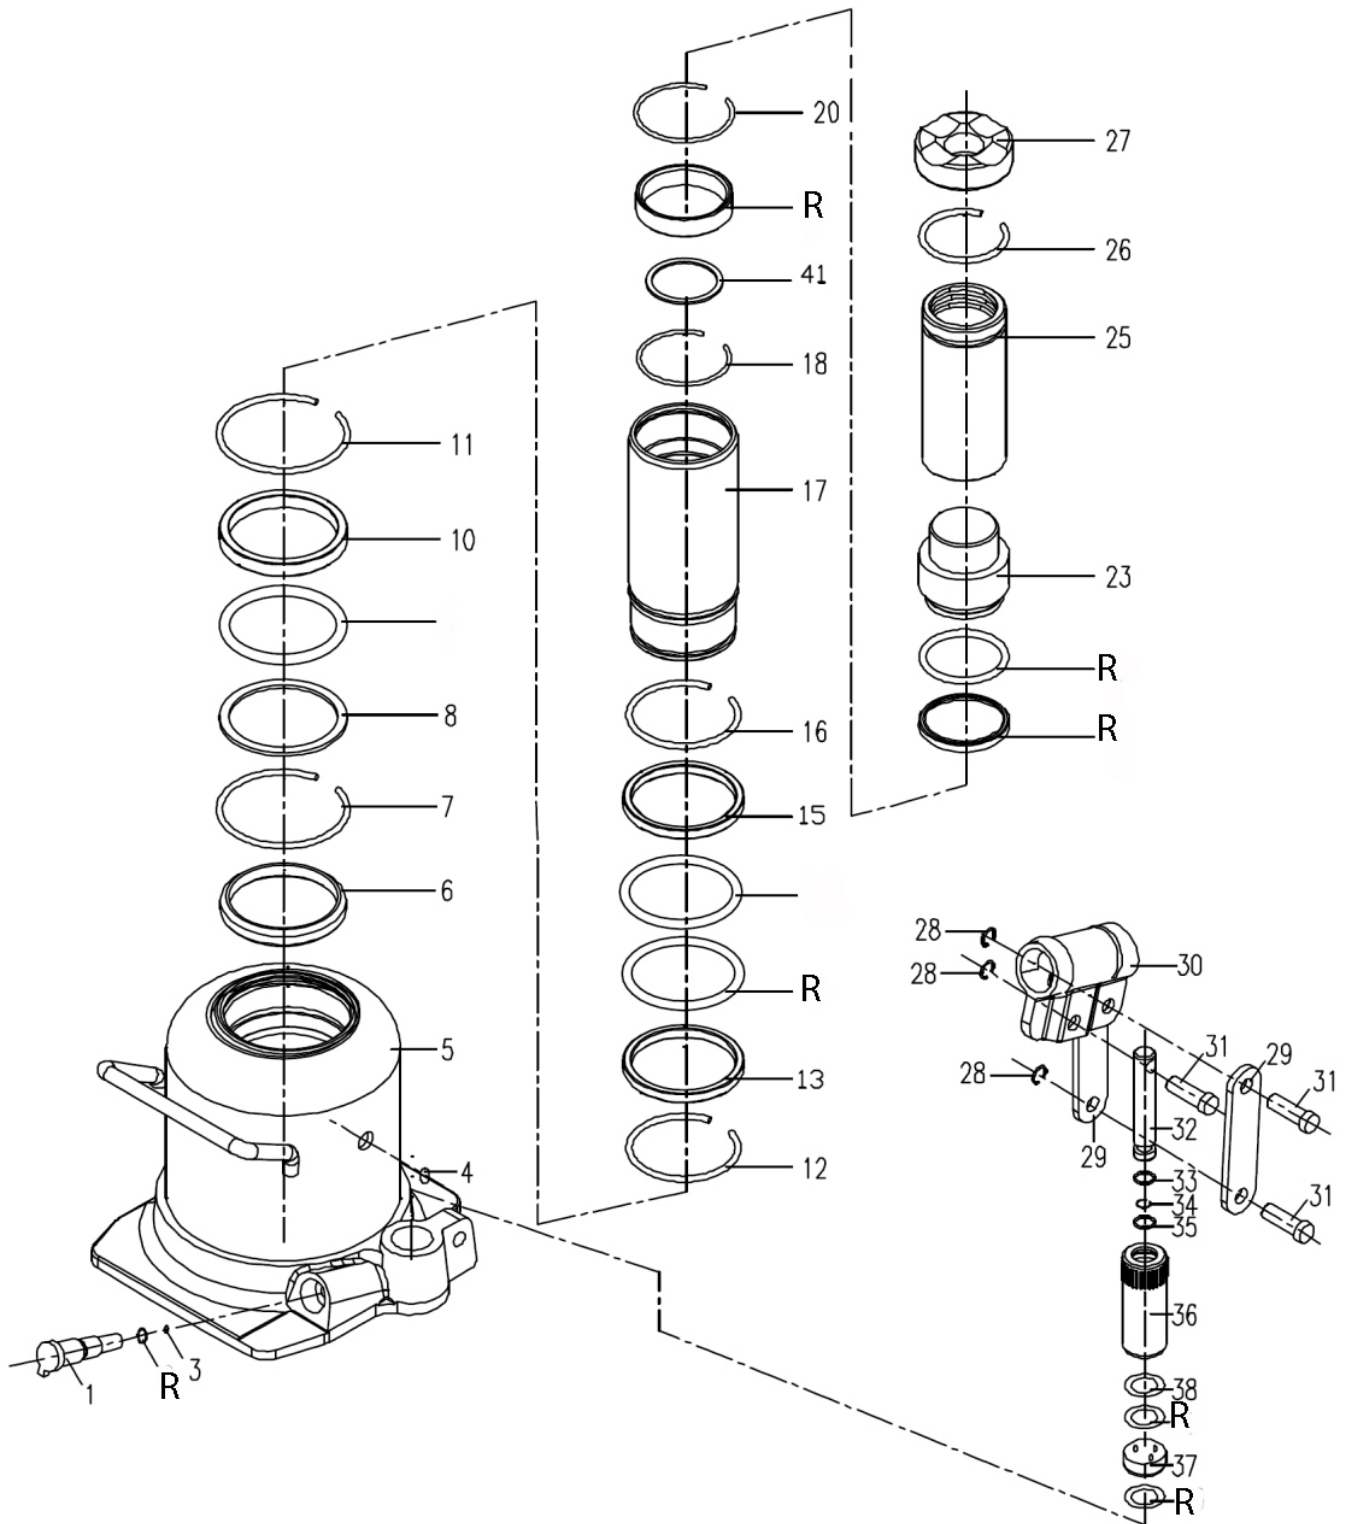

Parts Information:
Bottle Jack 10tonne Low Entry Telescopic
Model No: BJ10LE

NOTE: It is our policy to continually improve products and as such we reserve the right to alter data, specifications and component parts without prior notice.

01284 757500

01284 703534

sales@sealey.co.uk

www.sealey.co.uk

Parts Information:
**Bottle Jack 10tonne Low Entry Telescopic
Model No: BJ10LE**

1	BJ10LE.01	RELEASE VALVE
R	BJ10LE.RK	REPAIR KIT
3	BJ10LE.03	STEEL BALL
4	BJ10LE.04	OIL FILLER PLUG
5	BJ10LE.05	BASE
6	BJ10LE.06	RETAINING RING
7	BJ10LE.07	STEEL RING
8	BJ10LE.08	STEEL GASKET
R	BJ10LE.RK	REPAIR KIT
10	BJ10LE.10	RING OF PISTON
11	BJ10LE.11	STEEL RING (A)
12	BJ10LE.12	STEEL RING
13	BJ10LE.13	PISTON RING
R	BJ10LE.RK	REPAIR KIT
15	BJ10LE.15	UPPER PISTON RING
16	BJ10LE.16	STEEL RING
17	BJ10LE.17	PISTON
18	BJ10LE.18	STEEL RING
R	BJ10LE.RK	REPAIR KIT
20	BJ10LE.20	STEEL RING
R	BJ10LE.RK	REPAIR KIT
R	BJ10LE.RK	REPAIR KIT

Item	Part No.	Description
23	BJ10LE.23	PISTON
R	BJ10LE.RK	REPAIR KIT
25	BJ10LE.23	PISTON
26	BJ10LE.26	STEEL RING
27	BJ10LE.27	TOP NUT
28	BJ10LE.28	C-RING
29	BJ10LE.29	LINKING ROD
30	BJ10LE.30	HANDLE SOCKET
31	BJ10LE.31	AXLE PIN
32	BJ10LE.32	PUMP CORE
R	BJ10LE.RK	REPAIR KIT
R	BJ10LE.RK	REPAIR KIT
R	BJ10LE.RK	REPAIR KIT
36	BJ10LE.36	PUMP CYLINDER
37	BJ10LE.37	SAFETY VALVE
38	BJ10LE.38	RETAINING RING
R	BJ10LE.RK	REPAIR KIT
R	BJ10LE.RK	REPAIR KIT
41	BJ10LE.41	GUIDE BUSHING