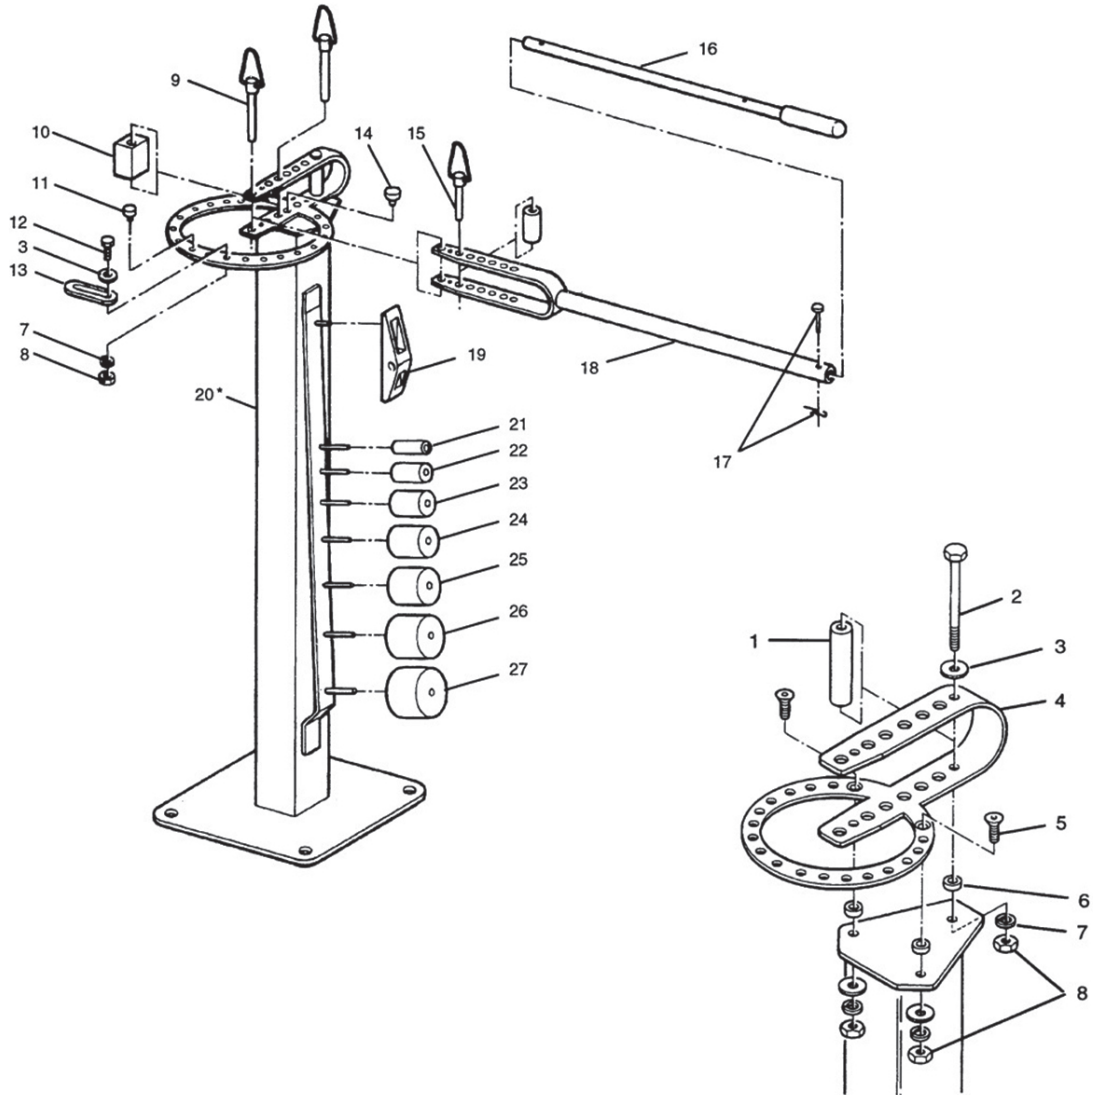

Parts Information:  
**FLOOR & BENCH MOUNTED METAL BENDERS**  
**Model No: PBB04.V2 & PBF04.V2**

Item	Part No.	Description
1	PBF04.V2-01	SPACER, LOOP
2	PBF04.V2-02	BOLT 3/8" x 4-3/4"
3	PBF04.V2-03	WASHER, FLAT 3/8"
4	PBF04.V2-04	RING ASSEMBLY
5	PBF04.V2-05	BOLT, FLAT HEAD 3/8"
6	PBF04.V2-06	SPACER, RING
7	PBF04.V2-07	WASHER, LOCK 3/8"
8	PBF04.V2-08	NUT 3/8"
9	PBF04.V2-09	HITCH PIN, LONG
10	PBF04.V2-10	STOP BLOCK
11	PBF04.V2-11	SUPPORT
12	PBF04.V2-12	BOLT 3/8" x 1-1/8"
13	PBF04.V2-13	STOP, ADJUSTABLE
14	PBF04.V2-14	STOP, FIXED

Item	Part No.	Description
15	PBF04.V2-15	HITCH PIN, SHORT
16	PBF04.V2-16	ARM, HANDLE EXTENSION
17	PBF04.V2-17	WITH HAIRCLIP, HANDLE PIN
18	PBF04.V2-18	HANDLE
19	PBF04.V2-19	ADJUSTMENT, SHARP-ANGLE-BEND
20	PBF04.V2-20	STAND (FLOOR) 'PBF04.V2 only'
	PBB04.V2-20	STAND (BENCH) 'PBB04.V2 only' (not shown)
21	PBF04.V2-21	DIE 1"
22	PBF04.V2-22	DIE 1-1/4"
23	PBF04.V2-23	DIE 1-1/2"
24	PBF04.V2-24	DIE 1-3/4"
25	PBF04.V2-25	DIE 2"
26	PBF04.V2-26	DIE 2-1/2"
27	PBF04.V2-27	DIE 3"