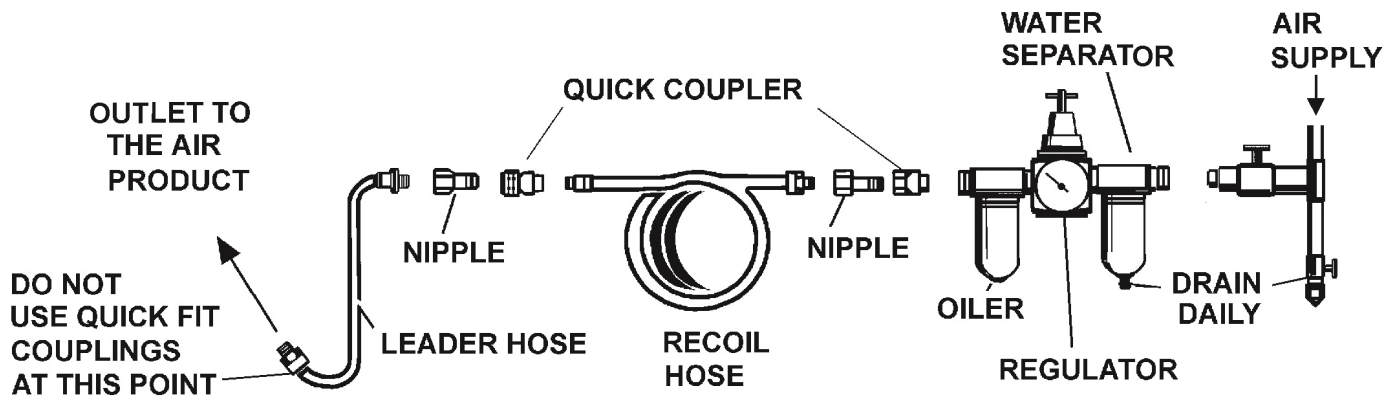

Parts Information:
Air Filter/Regulator Max Airflow 140cfm
Model No: SA206FR

Item	Part No.	Description
	SA206.B	BOWL (FILTER)
	SA206.G	GAUGE 150psi 50mm OD rear fitting
	SA206.PR	PLASTIC RING

Item	Part No.	Description
	SA206.WB1	WALL BRACKET (FILTER/REGULATOR)
	SA206.R	REGULATOR KNOB