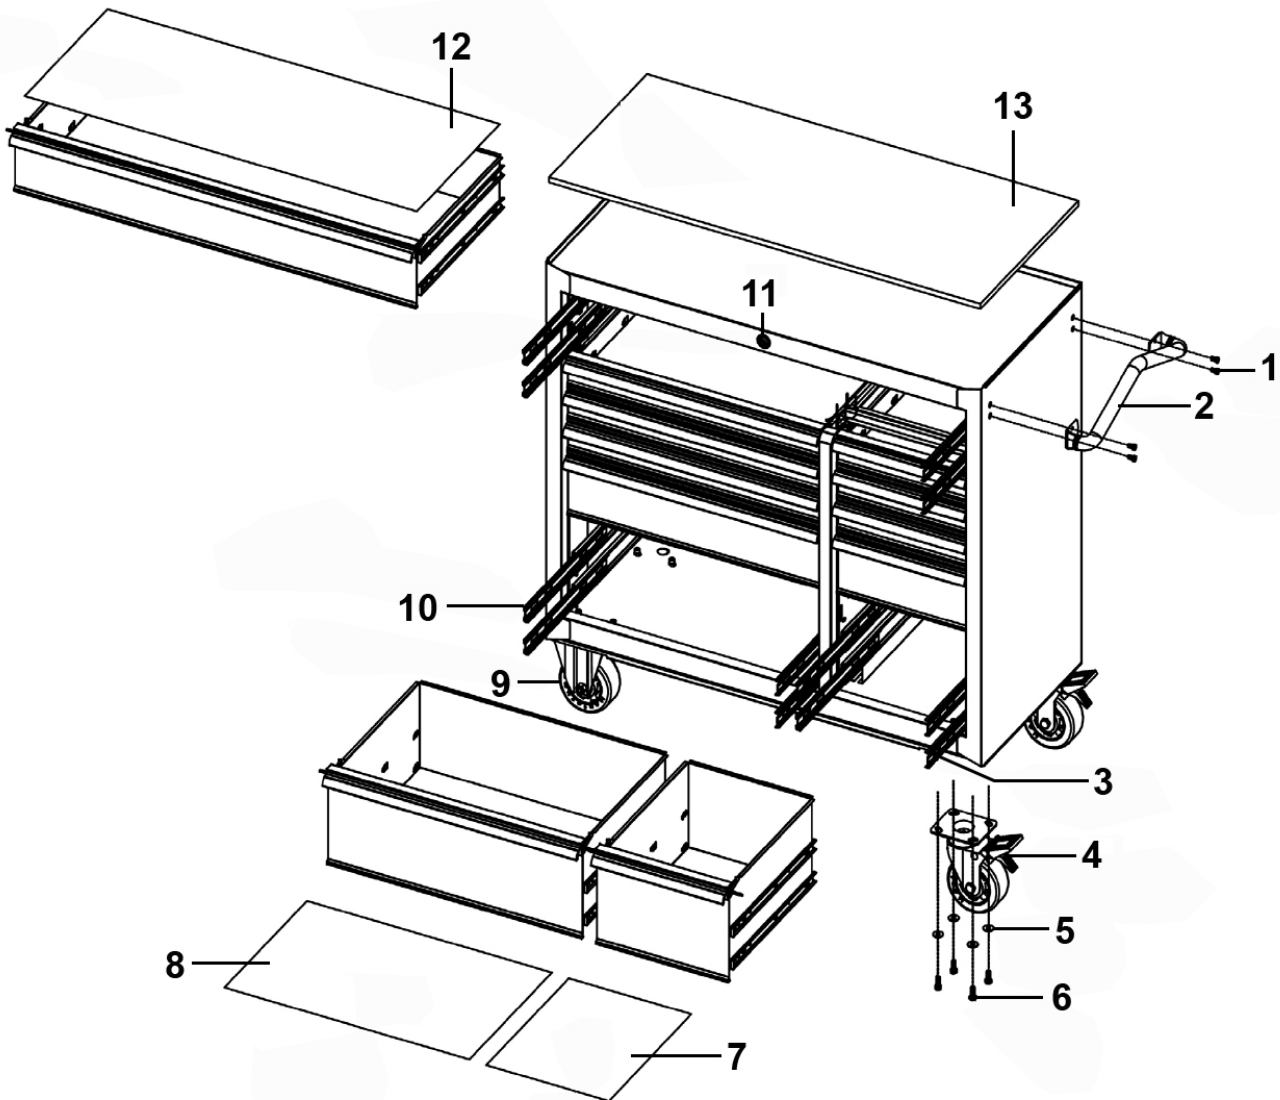

Parts Information:
**Rollcab 11 Drawer 1055mm Heavy-Duty
 Black
 Model No: PTB105511**

Item	Part No.	Description
1	SS612.S	Hex Head Set Screw M6 X 12 Zinc
2	PTB-306061	Cabinet Handle
3	PTB-300023	Bearing Slide (R)
4	PTB-302189	Wheel, Swivel Castor
5	PTB-324002	Washer
6	SS820.S	Hex Head Set Screw M8 x 20 Zinc Yellow
7	PTB-550274	Drawer Liner 395x295mm
8	PTB-550156	Drawer Liner 590x395mm
9	PTB-302190	Rigid Castor
10	PTB-300022	Bearing Slide (L)
11	PTB-304007	Lock and Key (Number 1201)
12	PTB-550167	Drawer Liner 945x395mm
13	PTB-570492	Top Panel

Item	Part No.	Description
--	PTB-310157	Sealey Zinc Badge (Not Shown)
--	PTB-310158	Premier Zinc Badge(Not Shown)
--	PTB-117539	Complete Set Drawer Trims(Not Shown)
--	PTB107739-N04	Full Width Large Drawer (950x385x135mm)(Not Shown)
--	PTB107698-N04	Medium 1/2 Drawer (295x385x60mm)(Not Shown)
--	PTB107737-N04	Large 1/2 Drawer (295x385x135mm)(Not Shown)
--	PTB107738-N04	X-Large 1/2 Drawer (295x385x210mm)(Not Shown)
--	PTB107697-N05	Medium Drawer (595x385x60mm)(Not Shown)
--	PTB107735-N04	Large Drawer (595x385x135mm)(Not Shown)
--	PTB107736-N04	X-Large Drawer (595x385x210mm)(Not Shown)