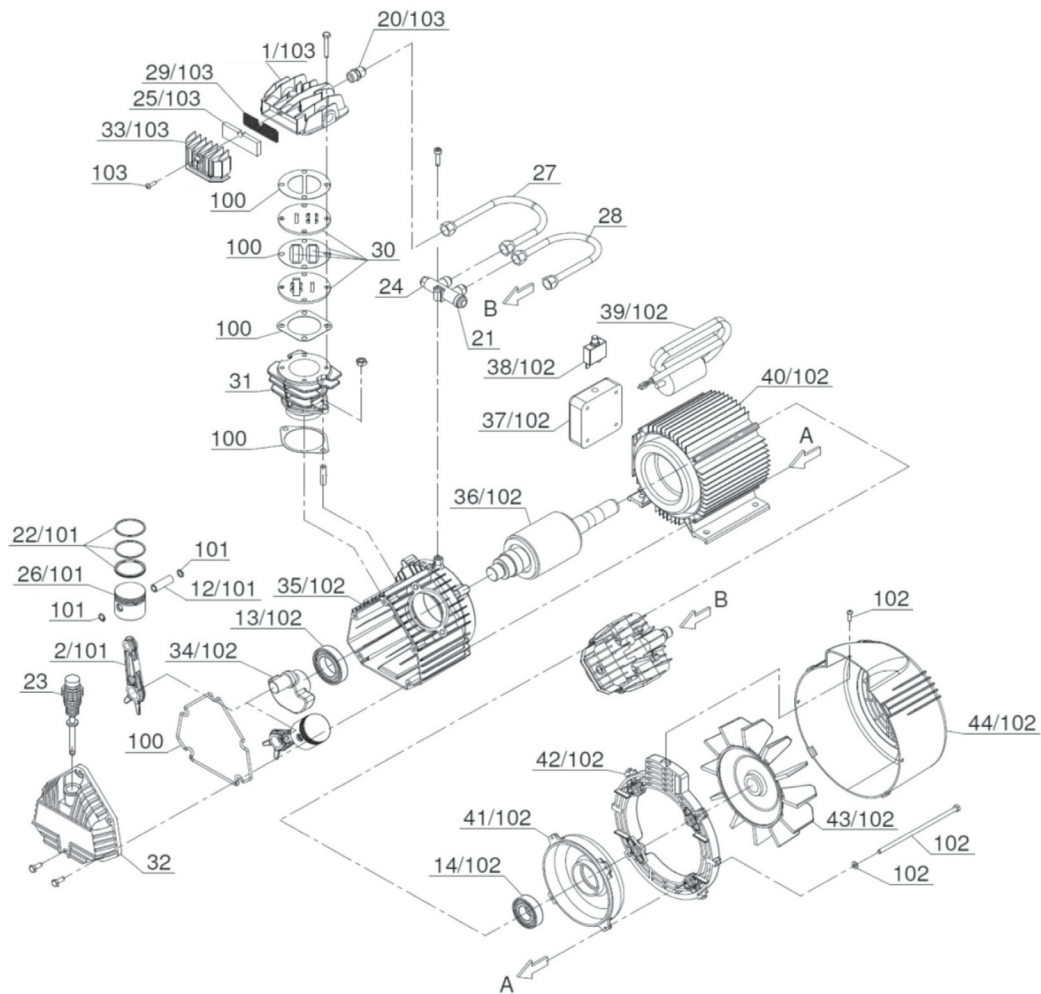

Item	Part No.	Description
1	SAC2027300000	Pump
2	SAC5151050008	Tank 100Ltr
10	SAC7090030000	Plug 1/2
11	SAC7090080000	Plug
12	SAC7130160000	Drain Valve 3/8"BSP Male
13	SAC7190190000	Non-Return Valve
14	SAC7230010000	Rislan Hose (Sold Per 1 Meter)
15	SAC7238900000	Delivery Pipe
19	SAC7360020000	End Plug
50	SAC4057620000	Pressure Switch Kit 16/20Amp 12Bar 175psi
51	SAC7023050000	Lock Nut

Item	Part No.	Description
52	SAC7081090000	Union 1/4"BSP M-1/4"BSP M L:25mm
53	SAC7088060000	Connector
54	SAC7100640000	Pressure Reducer
55	SAC7110240000	Pressure Gauge 240psi, 43mm Od, Rear Fitting
56	SAC9700001789	Pressure Gauge 230psi, 50mm Od, Rear Fitting
57	SAC7130570000	Coupling Body 1/4"Bsp Male
58	SAC7192010000	Safety Valve 10 Bar 1/4"Bsp Male
59	SAC7250740000	Pressure Switch 20Amp 12Bar 175psi
100	SAC4083020000	Wheel Kit (170x41)
101	SAC4083050000	Castor Wheel Kit (Single Fixing)(80x23x110)

WARRANTY: Guarantee is 12 months from purchase date, proof of which will be required for any claim.

Item	Part No.	Description
1	SAC5030250008	Cylinder Head
2	SAC5050150008	Con-Rod
12	SAC7050210000	Piston Pin / Piston Pin
13	B/6007-2RS	Bearing 6007-2RS
14	B/6205-2RS	Bearing 6205-2RS
20	SAC7081100000	Joint
21	SAC7089950000	Manifold
22	SAC4080230000	Piston Ring Kit
23	SAC7181060000	Dipstick
24	SAC7196000000	Valve
25	SAC7210010000	Filter Element
26	SAC7220260000	Piston
27	SAC7238930000	Infeed Hose
28	SAC7238940000	Infeed Hose
29	SAC7458031000	Filter Plate
30	SAC7459480000	Valve Plate Kit
31	SAC7575400000	Cylinder