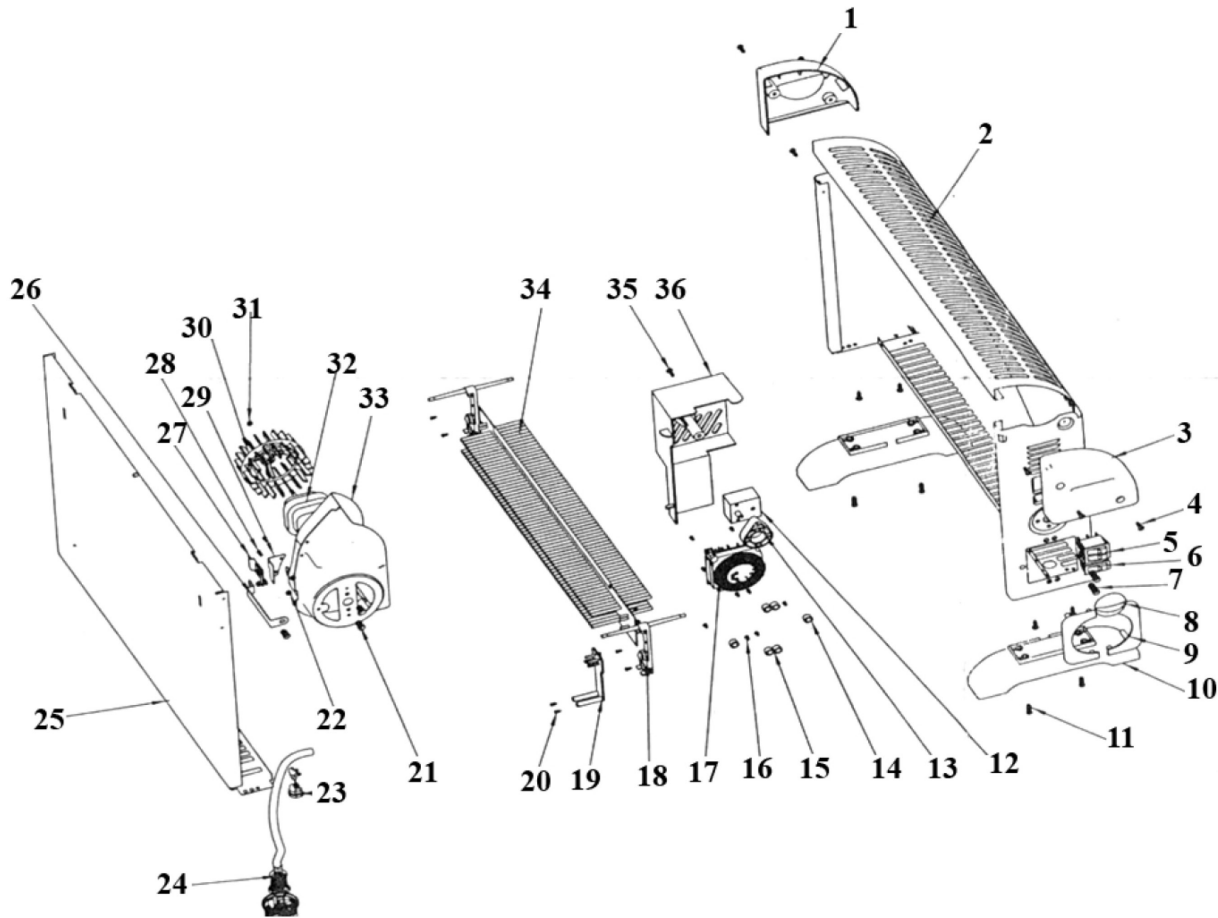

Parts Information:
**Convactor Heater 2000W/230V with Turbo
 & Timer**
Model No: CD2005TT.V2

Item	Part No.	Description
1	CD2005TT.01	Right Handle
2	CD2005TT.02	Front Cover
3	CD2005TT.03	Left Handle
4	CD2005TT.04	Screw (4x10)
5	CD2005TT.05	Power Switch
6	CD2005TT.06	Fan Switch
7	CD2005TT.07	Screw (M4x16)
8	CD2005TT.08	Knob
9	CD2005TT.09	Timer Cover
10	CD2005TT.10	Foot
11	CD2005TT.11	Screw (4x12)
12	CD2005TT.12	Thermostat
13	CD2005TT.13	Thermostat Block
14	CD2005TT.14	Timer Cap (A)
15	CD2005TT.15	Timer Cap
16	CD2005TT.16	Screw (3x6)
17	CD2005TT.17	Timer
18	CD2005TT.18	Heating Element Bracket

Item	Part No.	Description
19	CD2005TT.19	Wire Connection Bracket
20	CD2005TT.20	Screw (3x8)
21	CD2005TT.21	Screw (M4x10)
22	SN3.S	Steel Nut M3 Zinc Din934 (Single)
23	CD2005TT.23	Cord Grip
24	CD2005TT.24	Plug
25	CD2005TT.25	Rear Cover
26	CD2005TT.26	Support (A)
27	CD2005TT.27	Support (B)
28	CD2005TT.28	Screw (M3x6)
29	CD2005TT.29	Support (C)
30	CD2005TT.V2-21	Fan Blade
31	SN4.S	Steel Nut M4 Zinc Din934 (Single)
32	CD2005TT.32	Fan Motor (Internal 230V 750/1250/2000W)
33	CD2005TT.33	Motor Cover
34	CD2005TT.34	Heating Element
35	CD2005TT.35	Screw (3x12)
36	CD2005TT.36	Inner Cover