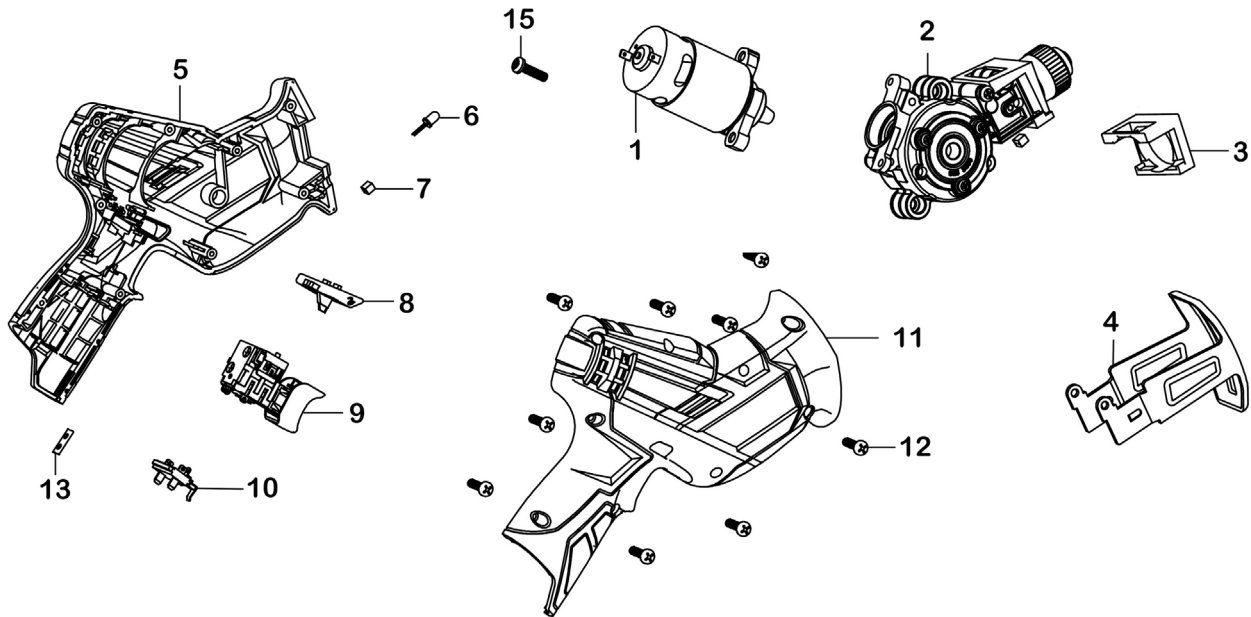

Parts Information:
Cordless Reciprocating Saw 12V - Body Only
Model No: CP1208

| Item | Part No. | Description |
|------|-----------|-------------------------|
| 1 | CP1208.01 | Motor Assembly |
| 2 | CP1208.02 | Gearbox Assembly |
| 3 | CP1208.03 | Gearbox Protection Ring |
| 4 | CP1208.04 | Saw Blade Protector |
| 5 | CP1208.05 | Casing, Left Side |
| 6 | CP1208.06 | LED |
| 7 | CP1208.07 | LED Base |

| Item | Part No. | Description |
|------|-----------|---|
| 8 | CP1208.08 | Forward/Reverse Switch Knob |
| 9 | CP1208.09 | Switch |
| 10 | CP1208.10 | Battery Clip |
| 11 | CP1208.11 | Casing, Right Side |
| 12 | CP1441.26 | Rd Head S/T Screw M3 X 16 Black |
| 13 | CP1208.13 | Lock Plate 'U' Shape |
| 15 | MSP38.SB | Machine Screw Pan Head Phillips 3mm x 8 |