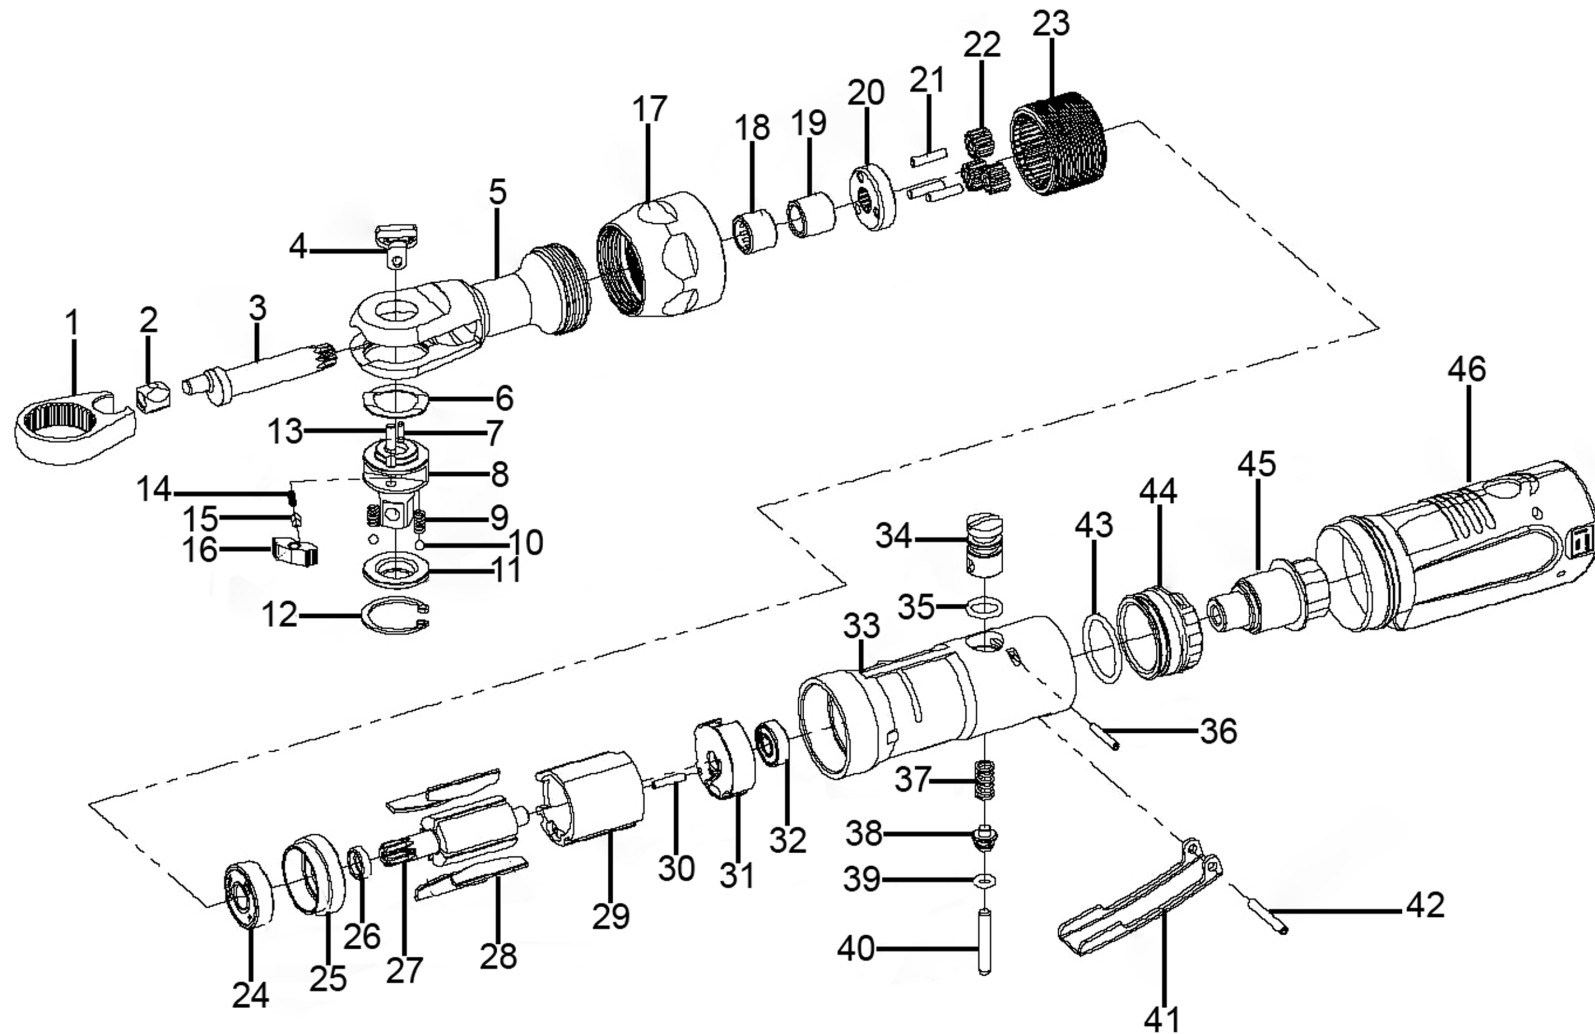

Parts Information:  
**Air Ratchet Wrench Mini 3/8" Sq Drive Premier**  
**Model No: SA631.V3**

**NOTE:** It is our policy to continually improve products and as such we reserve the right to alter data, specifications and component parts without prior notice.

sales@sealey.co.uk

www.sealey.co.uk

Parts Information:  
Air Ratchet Wrench Mini 3/8" Sq Drive  
Premier  
Model No: SA631.V3

Item	Part No.	Description
1	SA631.V3-01	Ratchet Yoke
2	SA631.V3-02	Drive Bushing
3	SA631.V3-03	Crank Shaft
4	SA631.V3-04	Reversing Cap
5	SA631.V3-05	Ratchet Housing
6	SA631.V3-06	Crinkle Washer
7	SA92.V2-18	Spring Pin
8	SA631.V3-08	Ratchet Anvil
9	SA631.V3-09	Spring
10	SB-3.0	Steel Ball
11	SA631.V3-11	Thrust Washer
12	SA631.V3-12	Circlip
13	SA631.V3-13	Pin
14	SA631.V3-14	Spring Cap
15	SA631.V3-15	Spring
16	SA631.V3-16	Pawl
17	SA631.V3-17	Coupling Nut
18	B/HK0910	Needle Bearing
19	SA631.V3-19	Bushing
20	SA631.V3-20	Idler Gear Plate
21	SA631.V3-21	Pin
22	SA631.V3-22	Idler Gear
23	SA631.V3-23	Threaded Ring Gear

Item	Part No.	Description
24	B/608ZZ	Bearing
25	SA631.V3-25	Front End Plate
26	SA652.V3-08	Spacer
27	SA631.V3-27	Rotor
28	SA652.V3-10	Rotor Blade
29	SA652.V3-11	Cylinder
30	SA652.V3-12	Spring Pin
31	SA652.V3-13	Rear End Plate
32	B/696ZZ	Bearing
33	SA631.V3-33	Housing
34	SA652.V3-16	Air Regulator
35	DH03.V2-39	O-Ring
36	SA792.V3-33	Spring Pin
37	SA631.V3-37	Valve Spring
38	SA654.V3-19	Throttle Valve
39	SA654.V3-20	O-Ring
40	SA654.V3-21	Valve Shaft
41	SA654.V3-22	Safety Lever Assembly
42	SA654.V3-23	Spring Pin
43	SA17S.V2-44	O-Ring
44	SA654.V3-31	Exhaust Sleeve
45	SA652.V3-25	Inlet Bushing
46	SA631.V3-46	Housing Cover