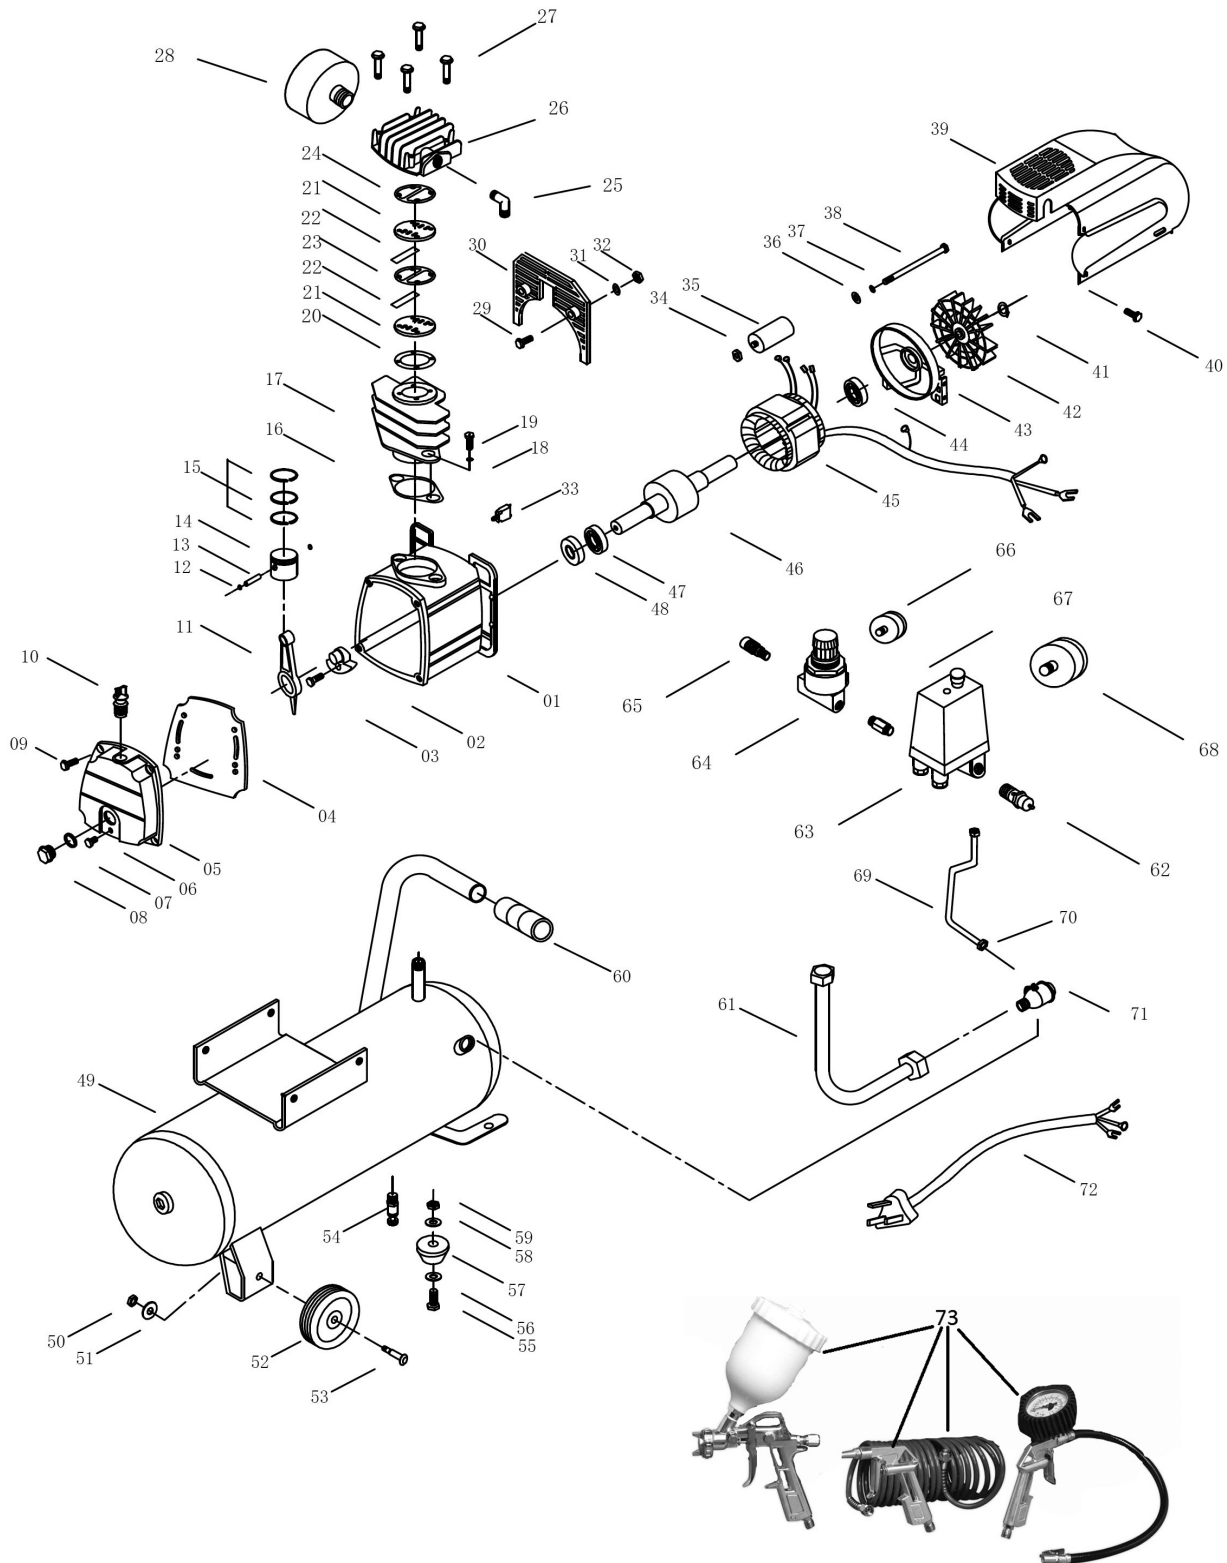

Parts Information:
Compressor 50ltr Direct Drive 2hp
Model No: SAC5020E.V3 &
SAC5020EPK.V2

NOTE: It is our policy to continually improve products and as such we reserve the right to alter data, specifications and component parts without prior notice. There may be alternative versions of this product, please contact us should you require this information.

Item	Part No.	Description
1	SAC2420EV2.01	Crankcase
2	SAC2420EV2.02	Crankshaft
3	SAC2420EV2.03	Socket Cap Bolt M8x22 (L/H Thread)
4	SAC2420EV2.04	Gasket Seal
5	SAC2420EV2.05	Crankcase Cover
6	SFS610.S	Hex Head Flange Bolt M6 x 10 Zinc
7	SAC2420EV2.07	O-Ring
8	SAC2420EV2.08	Oil Sight Glass
9	SFS618.S	Hex Head Flange Bolt M6 x 18
10	SAC2420EV2.10	Breather
11	SAC2420EV2.11	Connecting Rod
12	SAC2420EV2.12	Retaining Clip
13	SAC2420EV2.13	Piston Pin
14	SAC2420EV2.14	Piston
15	SAC2420EV2.15	Piston Rings (Set Of 3)
16	SAC2420EV2.16	Cylinder Gasket
17	SAC2420EV2.17	Cylinder
18	SAC2420EV2.18	Spring Washer
19	SAC2420EV2.19	Bolt
20	SAC0610EV2.17	Valve Gasket
21	SAC2420EV2.21	Valve Plate (Set Of 2)
22	SAC5030VE2.26	Valve Reed
23	SAC2420EV2.23	Valve Plate Gasket
24	SAC2420EV2.24	Cylinder Head Gasket
25	SAC2420EV2.25	Elbow Exhaust 3/8"Bsp Male x 2
26	SAC2420EV2.26	Cylinder Head
27	SAC2420EV2.27	Bolt
28	SAC2420EV2.28	Air Filter
29	SFS614.S	Hex Head Flange Bolt M6 x 14 Zinc
30	SAC2420EV2.30	Baffle
31	SAC2420EV2.31	Washer
32	NLN5.S	Nyloc Nut M5 Zinc
33	SAC2420EV2.33	Thermal Cut-Out
34	SN8.S	Steel Nut M8 Zinc
35	SAC2420EV2.35	Capacitor
36	SAC2420EV2.36	Washer
37	SAC2420EV2.37	Spring Washer
38	SAC2420EV2.38	Bolt
39	SAC5020EV2.39	Cover, Pump
40	MSP516.S	Machine Screw Pan Head Phillips M5x16mm (Single)