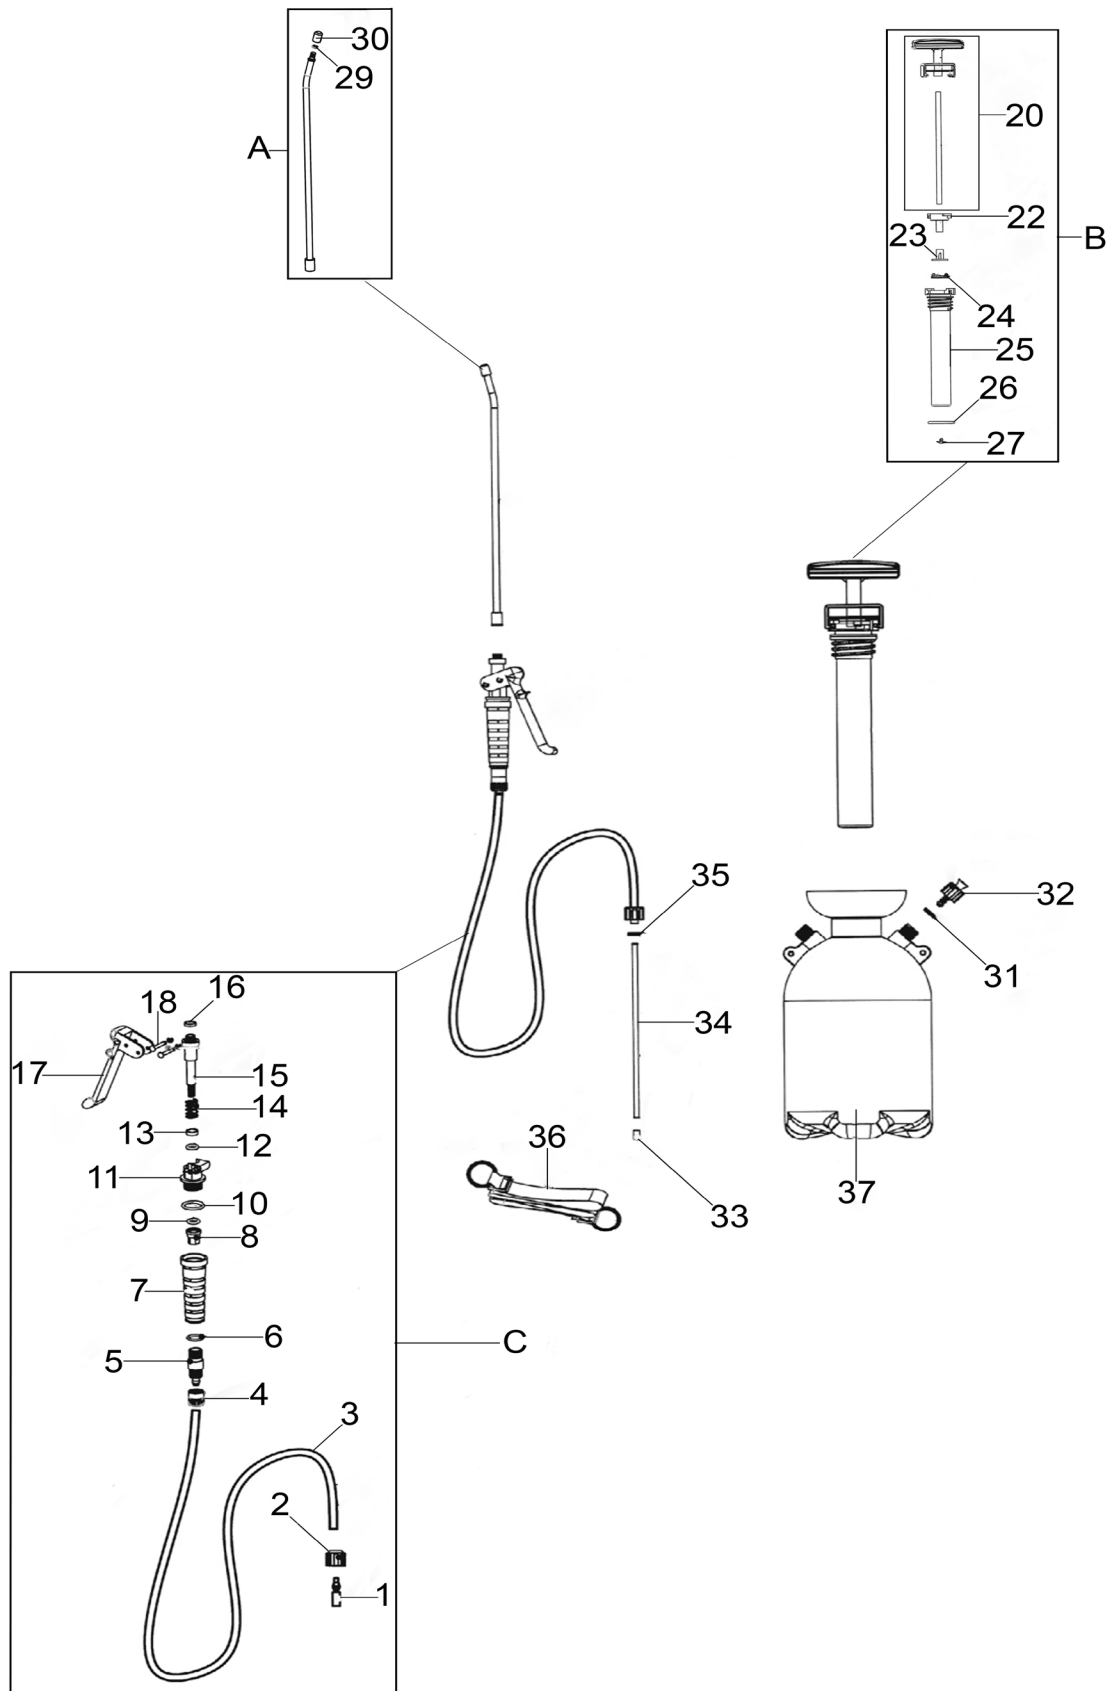

Parts Information:
Pressure Sprayer 8L
Model No: SS3

NOTE: It is our policy to continually improve products and as such we reserve the right to alter data, specifications and component parts without prior notice. There may be alternative versions of this product, please contact us should you require this information.

Sealey Group, Kempson Way, Suffolk Business Park, Bury St Edmunds, Suffolk. IP32 7AR

01284 757500

01284 703534

sales@sealey.co.uk

www.sealey.co.uk

Parts Information:
Pressure Sprayer 8L
Model No: SS3

Item	Part No.	Description
1	SS2.01	Insert
2	SS2.02	Plastic Nut
3	SS2.03	Hose
4	SS2.04	Connector
5	SS2.05	Adaptor
6	SS2.06	O-Ring
7	SS2.07	Grip
8	SS2.08	Grip Insert
9	SS2.09	O-Ring
10	SS2.10	O-Ring
11	SS2.11	Pivot Block
12	SS2.12	O-Ring
13	SS2.13	Sleeve
14	SS2.14	Compression Spring
15	SS2.15	Plunger
16	SS2.16	Sleeve
17	SS2.17	Trigger
18	SS2.18	Pin
20	SS2.20	Plunger (c/w Cap & Shaft)

Item	Part No.	Description
22	SS2.22	Pump Valve
23	SS2.23	Bush
24	SS2.24	Cap
25	SS2.25	Pump Barrel
26	SS2.26	O-Ring
27	SS2.27	Plug
29	SA77S.V4-19	O-Ring
30	SS2.30	Nozzle
31	SS2.31	Sealing Ring
32	SS2.32	Valve, Pressure Relief
33	SS2.33	Filter
34	SS2.34	Vacuum Tube
35	SS2.35	Sealing Ring
36	SS2.36	Strap
37	SS3.37	Reservoir Tank
A	SS2.A	Lance Assembly
B	SS2.B	Pump Assembly
C	SS2.C	Trigger Assembly
--	SS2.19	E-Clip (Not Shown)