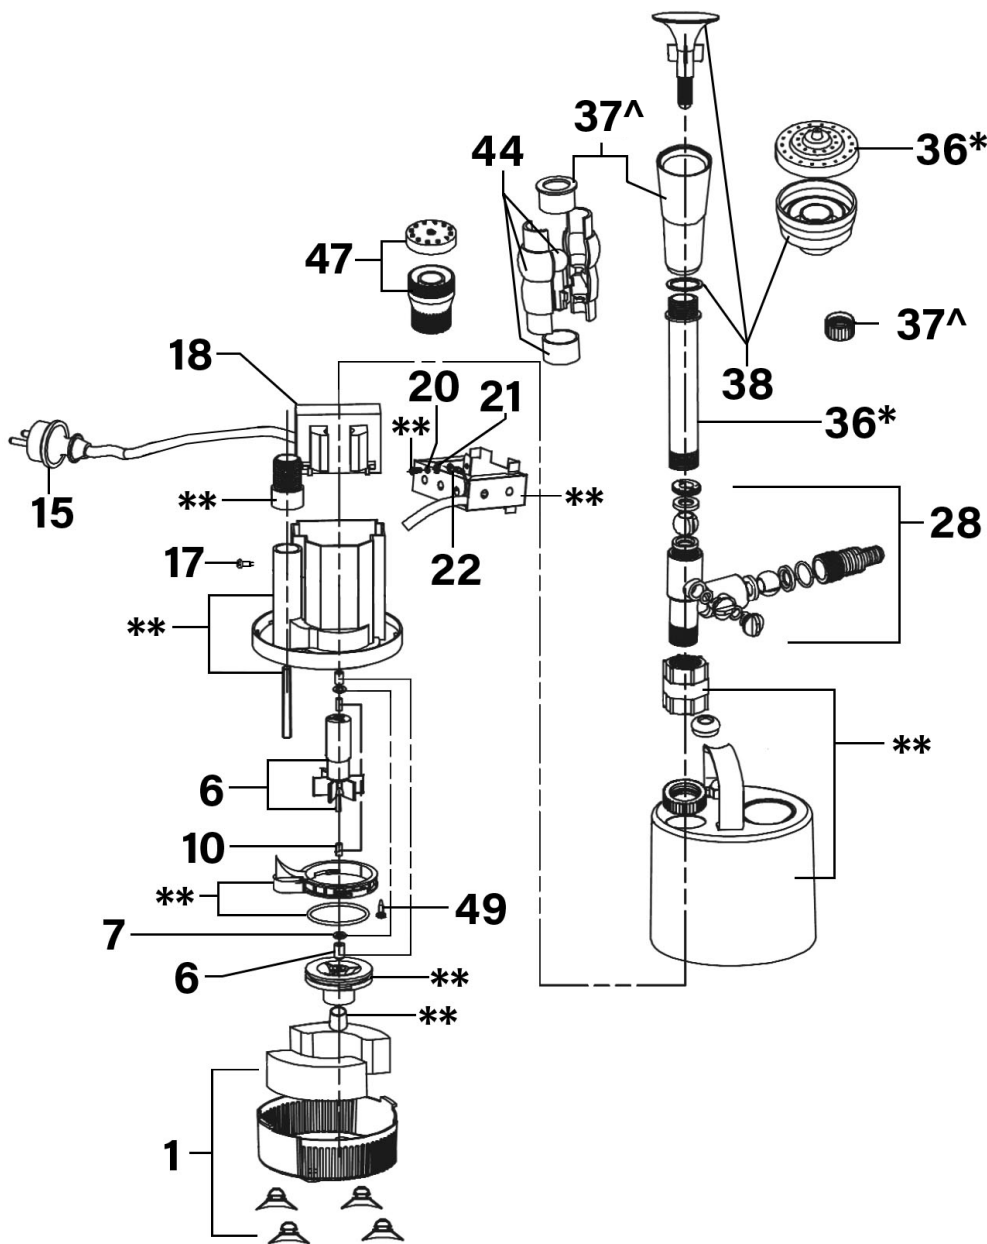

Parts Information:
Submersible Pond Pump Stainless Steel
1750L/hr 230V
Model No: WPP1750S

Item	Part No.	Description
1	WP02601600	Base Kit
6	WP02301600	Rotor Kit
7	WP03804600	Washer
10	WP04306602	Shaft Sleeve
15	WPP1750S.15	Cable Plug
17	WP07802609	Flat Head Screw
18	WP02221035	Stator
20	WP933	Spring Washer
21	WP86223	Tooth Washer
22	WP04102602	Plastic Plug

Item	Part No.	Description
27	WP02905601	Coupling Nut
28	WP07504600	Three-Way Kit
36*	WP13004600	Outlet Tube
37^	WP12304601	Spray Kit
38	WP12304600	Spray Kit
44	WP12304602	Spray Kit
47	WP12304603	Spray Kit
49	WP528285	Self-Tapping Screw
**	WP02901600	Main body Kit