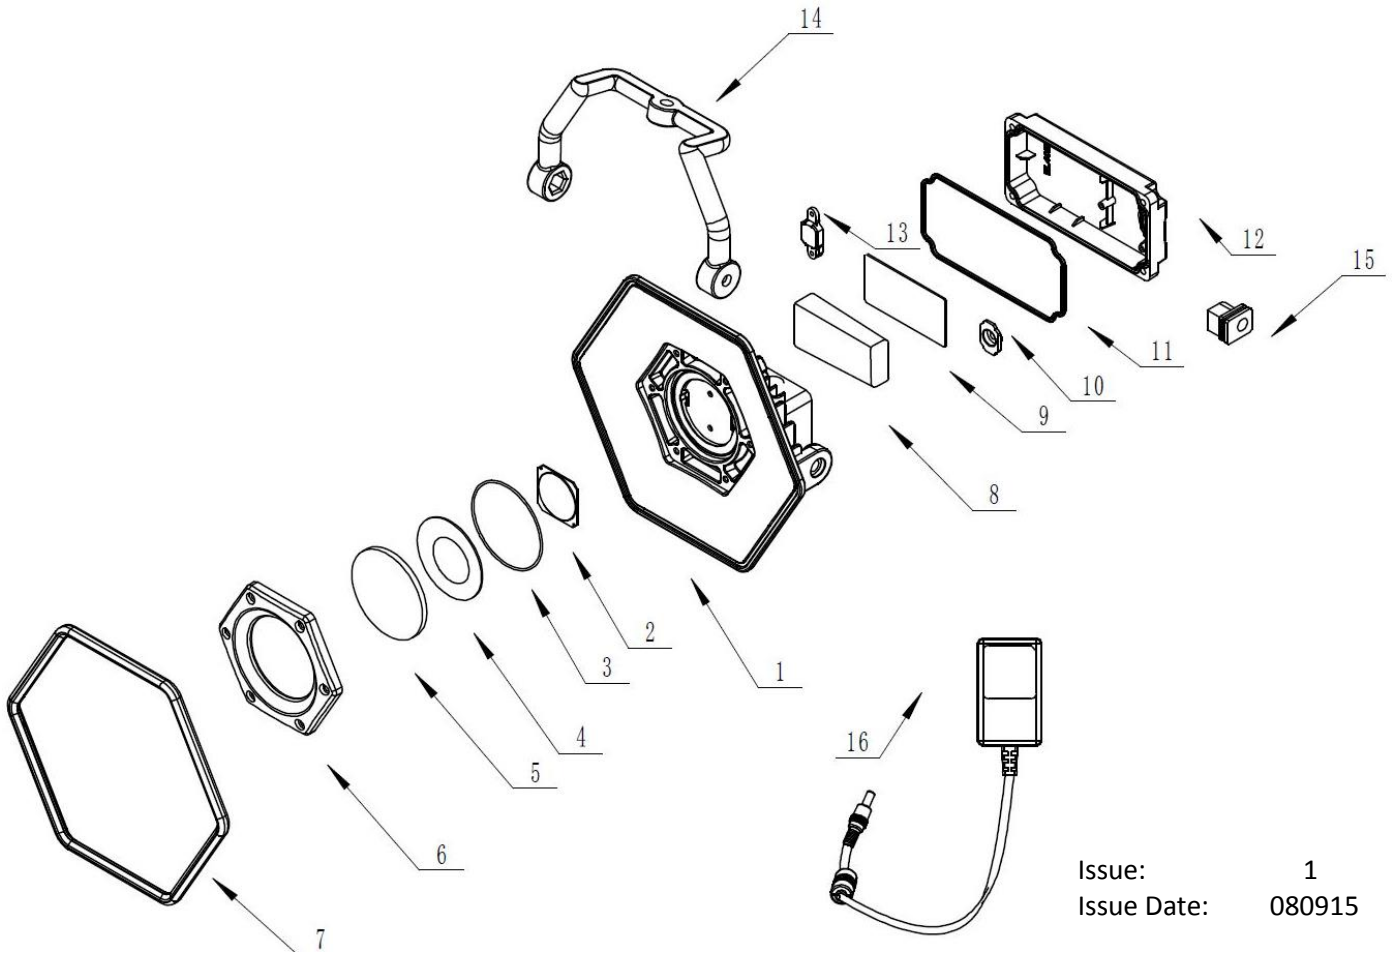

PARTS FOR:
WORKLIGHT RECHARGEABLE 20W
COB CRI:95
MODEL : LED057

Issue: 1
Issue Date: 080915

ITEM	PART NO	DESCRIPTION
1	LED057.01	ALUMINIUM MAIN BODY
2	LED057.02	20W COB
3	LED057.03	O-RING
4	LED057.04	PLASTIC REFLECTOR
5	LED057.05	TRANSPARENT GLASS COVER
6	LED057.06	DECORATIVE COVER
7	LED057.07	RED TRIM
8	LED057.08	BATTERY PACK 11.1V 4400mAh
9	LED057.09	CIRCUIT BOARD
10	LED057.10	SWITCH CAP
11	LED057.11	WATERPROOF RING
12	LED057.12	BACK COVER
13	LED057.13	SWITCH PEDESTAL
14	LED057.14	HANDLE
15	LED057.15	CHARGING SOCKET
16	LED057.16	CHARGER 11.1V 1.8A