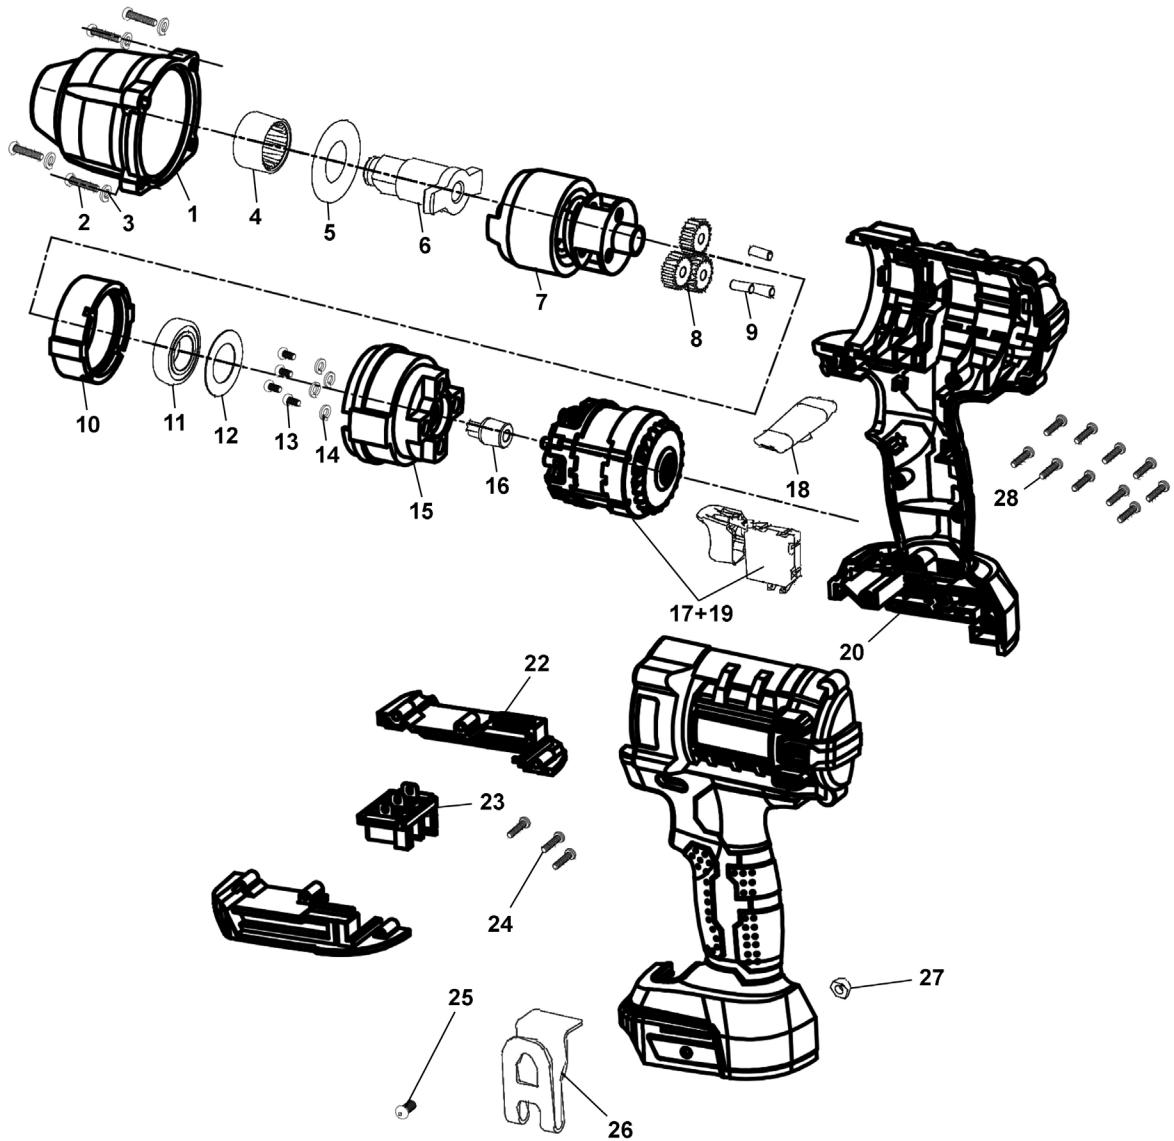

Parts Information:
**Impact Wrench 20V 1/2" Sq Drive 700Nm -
 Body Only**
Model No: CP20VPIW

Item	Part No.	Description
1	CP20VPIW.01	Front Casing
2	CP20VPIW.02	Front Casing Screw
3	CP20VPIW.03	Front Casing Washer
4	CP20VPIW.04	Front Casing Roller Bearing
5	CP20VPIW.05	Front Gasket
6	CP20VPIW.06	Front Impact Assembly
7	CP20VPIW.07	Rear Hammer Assembly
8	CP20VPIW.08	Planet Gear
9	CP20VPIW.09	Planet Gear Pin
10	CP20VPIW.10	Gear Ring
11	CP20VPIW.11	Rear Hammer Bearing
12	CP20VPIW.12	Rear Gasket
13	CP20VPIW.13	Centre Casing Screw

Item	Part No.	Description
14	CP20VPIW.14	Centre Casing Washer
15	CP20VPIW.15	Centre Casing
16	CP20VPIW.16	Motor Gear
17+19	CP20VPIW.17+19	Motor Assembly (c/w Switch & PCB)
18	CP20VPIW.18	Forward/Reverse Selector
20	CP20VPIW.20	Complete Main Housing
22	CP20VPIW.22	Adaptor Plate (LH & RH)
23	CP20VPIW.23	Battery Plate (LH & RH)
24	CP20VPIW.24	Adaptor Plate Screw
25	CP20VPIW.25	Belt Clip Screw
26	CP20VPIW.26	Belt Clip
27	CP20VPIW.27	Belt Clip Nut
28	CP20VPIW.28	Main Housing Screw