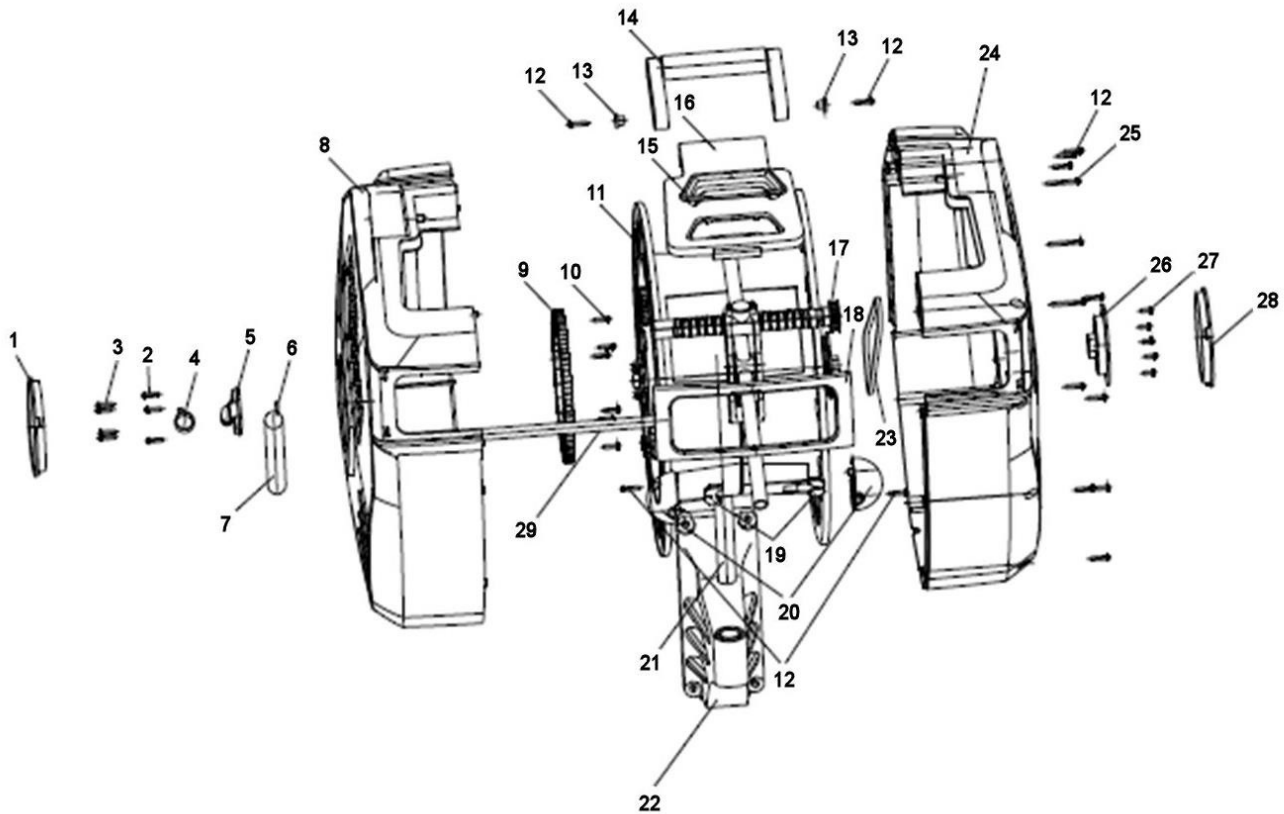

Parts Information:  
**Auto Rewind Control Garden Hose Reel**  
**30mtr**  
**Model No: RWH30**

Item	Part No.	Description
1	RWH30.01	LEFT SIDE COVER
2	RWH30.02	SCREW (M5X10)
3	RWH30.03	SCREW (M4X10)
4	RWH30.04	HOSE CLIP
5	RWH30.05	INLET
6	RWH30.06	SEAL RING
7	RWH30.07	INLET HOSE
8	RWH30.08	LEFT CASING ASSEMBLY
9	RWH30.09	GEAR WHEEL (LARGE)
10	RWH30.10	SCREW (ST4X15)
11	RWH30.11	DRUM ASSEMBLY
12	RWH30.12	SCREW (ST4X18)
13	RWH30.13	WASHER FOR HANDLE
14	RWH30.14	HANDLE
15	RWH30.15	TOP COVER FOR HANDLE
16	RWH30.16	TOP COVER

Item	Part No.	Description
17	RWH30.17	HOSE GUIDE SYSTEM
18	RWH30.18	FRONT COVER
19	RWH30.19	BUSHING
20	RWH30.20	STOP BALL (2 HALVES)
21	RWH30.21	STAINLESS TUBE
22	RWH30.22	MOUNTING BRACKET
23	RWH30.23	BELT,RIBBED 5MM (ID-710)
24	RWH30.24	RIGHT CASING ASSEMBLY
25	RWH30.25	SCREW (ST4X40)
26	RWH30.26	PRELOAD WHEEL
27	RWH30.27	SCREW (ST4X10)
28	RWH30.28	RIGHT SIDE COVER
29	RWH30.29	GUIDE, METAL TUBE
--	RWH30.30	FREE STOP ASSEMBLY (NOT SHOWN)
--	RWH30.31	SLOW RETURN ASSEMBLY (NOT SHOWN)