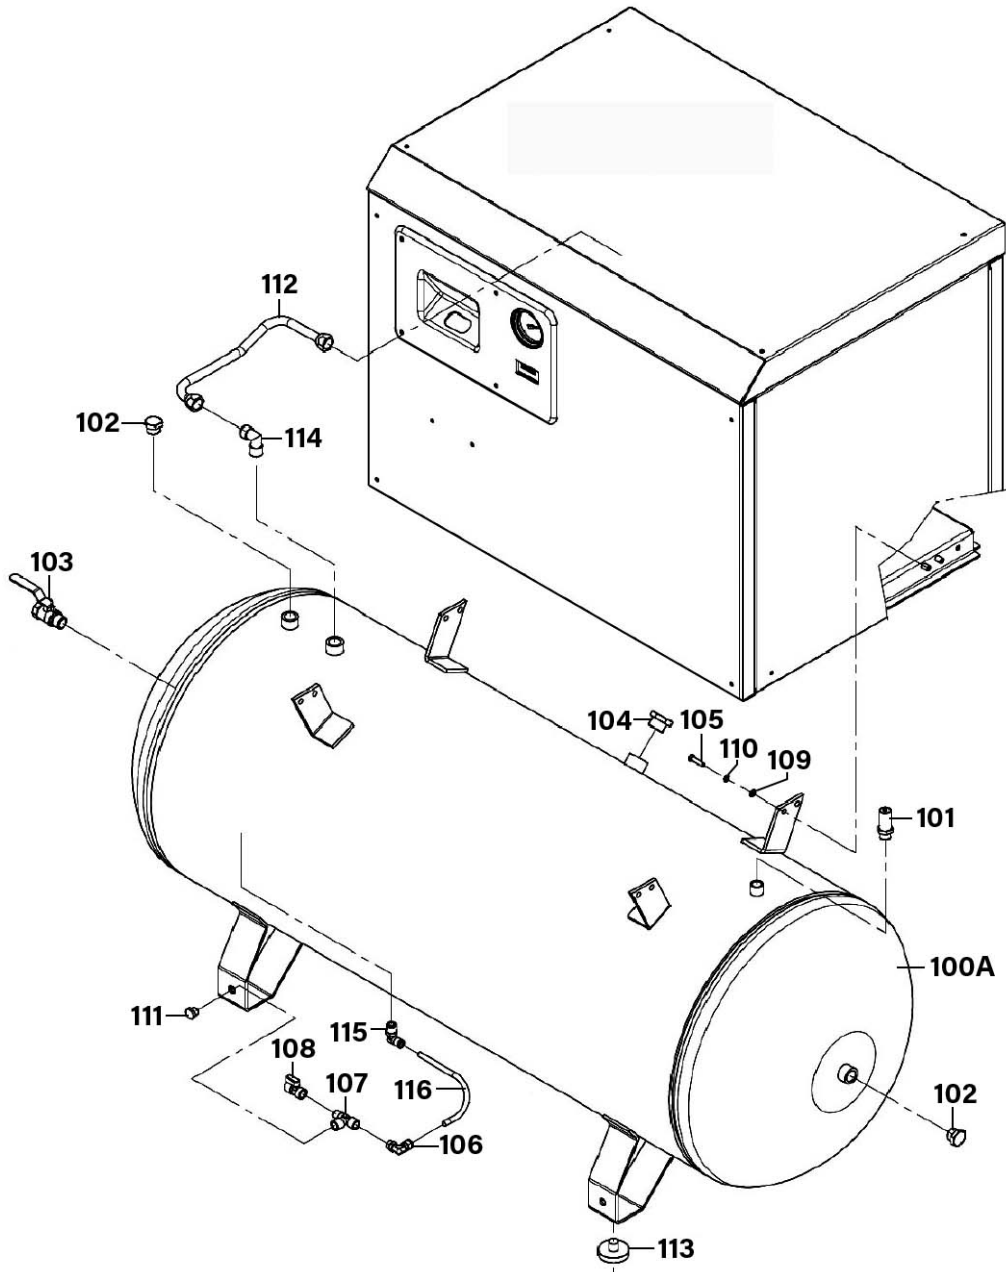

Parts Information:  
**Compressor 270L Belt Drive 7.5hp 3ph  
 2-Stage with Cast Cylinders Low Noise  
 Model No: SAC72775BLN**

Item	Part No.	Description
100A	SAC7471780000	Tank 270ltr
101	SAC7192090000	Safety Valve 10bar 3/8"bsp Male
102	SAC7090030000	Plug 1/2
103	SAC7130150000	Ball Valve 1/2"bsp Female-1/2"bsp Male
104	SAC7090020000	Plug, Tank
105	SS625.S	Hex Head Set Screw M6 X 25 Zinc
106	SAC7080970000	Elbow 1/4"bsp Male-8mm Pipe
107	SAC7082050000	Cross Connector 1/4"
108	SAC7130170000	Ball Valve 1/4"bsp Female x 2

Item	Part No.	Description
109	FWM6.S	Flat Washer M6 Zinc
110	SAC7031030000	Serated Lock Washer
111	SAC7090090000	Plug 1/4"
112	SAC7239220000	Delivery Pipe
113	SAC7360400000	Rubber Foot
114	SAC7080160000	Elbow 1/2"bsp Male x2
115	SAC7082820000	Elbow 3/8"bsp Male-8mm Pipe
116	SAC7230020000	Rilsan Hose

Parts Information:  
**Compressor 270L Belt Drive 7.5hp 3ph  
 2-Stage with Cast Cylinders Low Noise  
 Model No: SAC72775BLN**

Item	Part No.	Description
1	SAC5167290038	Upper Panel
2	SAC7014420000	Skt. Hd Bolt M5x20
3	SAC5168940038	Rear Panel
4	SAC5168900038	Side Panel
5	SAC5168910038	Front Panel
7	SAC5167300038	Side Panel
8	SAC5167350008	Middle Panel
9	SAC5167360008	Base
10	SAC3021080000	Pump (AB998)
11	SS1045.S	Hex Head Set Screw M10 X 45 Zinc
12	SAC5167370008	Motor/Pump Unit Base
13	SS810.S	Hex Head Set Screw M8 X 10 Zinc
14	SAC7364420000	Shock Absorber
15	SN8.S	Steel Nut M8 Zinc
16	V/A62	V-Belt (Id-1575) A62
17	SAC7408100000	Motor Pulley - 205mm Single Belt (Narrow)
18	SAC7380120000	Motor (External 7.5hp 230-400v 50hz)