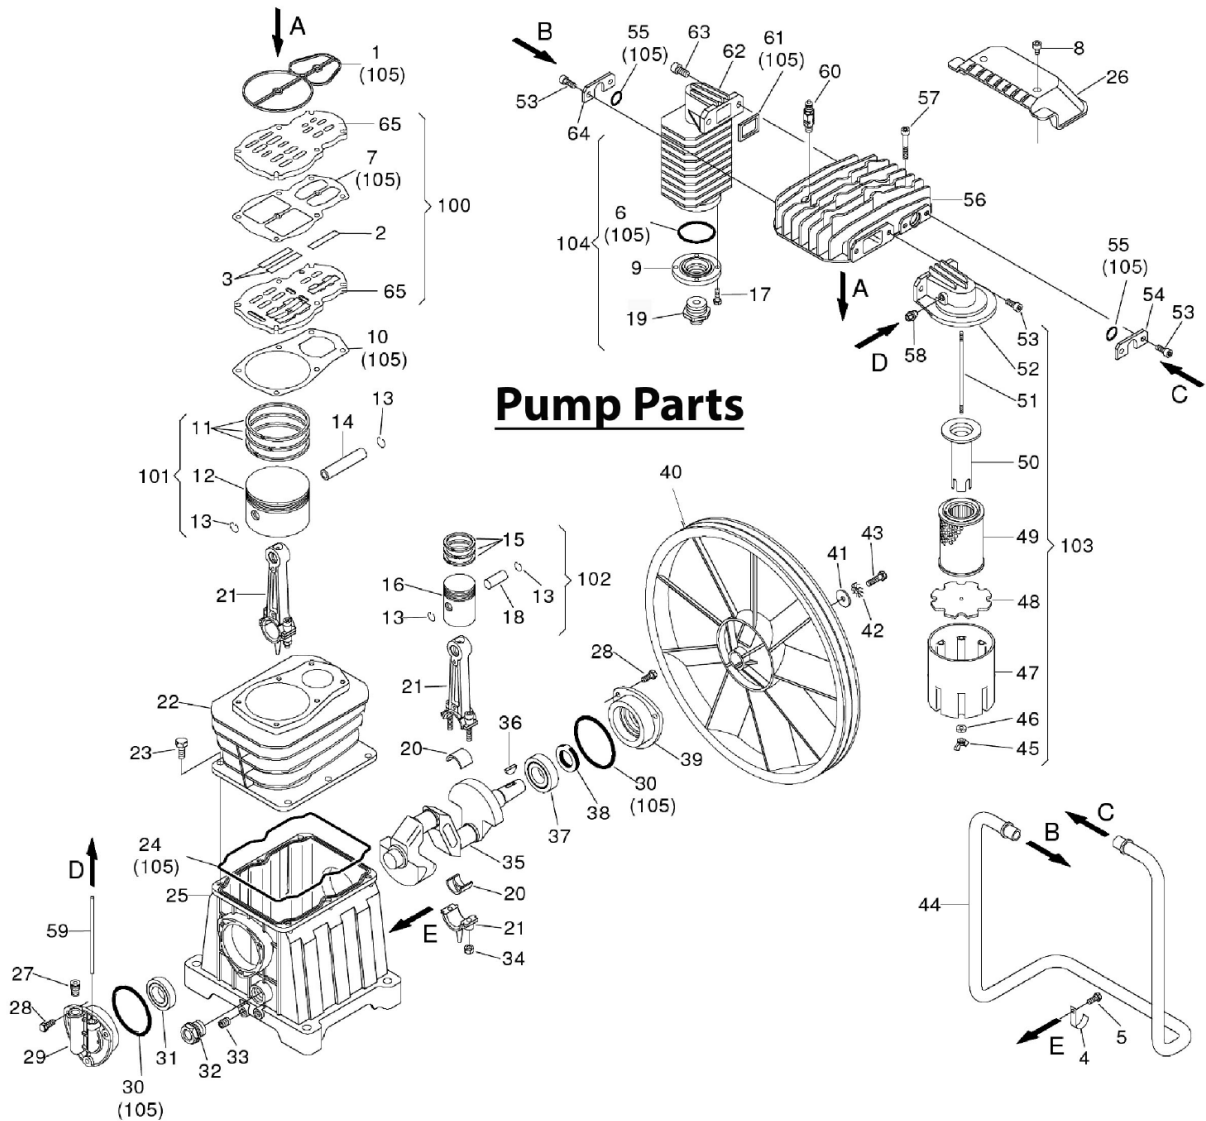

Item	Part No.	Description
19	SS1035.S	Hex Head Set Screw M10 X 35 Zinc
20	FWM10.S	Flat Washer M10 Zinc
21	SAC7111030000	Pressure Gauge
22	SAC7080890000	Elbow 1/4"bsp Female-6mm Pipe
23	SAC7566190000	Timer
24	SAC7081311150	Union 1/2"bsp x 2 l;40mm
25	SAC7085700000	Union 1/2"bsp Female x 2 l;26mm
26	SAC7326650000	Pressure Switch Cable
27	SAC7328690000	Power Cable
28	SAC7328700000	Pressure Switch Cable (4x2.5mm)
29	SAC4084830000	Pressure switch/kit of accessories 8/10bar 10/16am
30	SAC7230010000	Rislan Hose (Sold Per 1 metre)
31	SAC7084220000	Fitting
32	SAC7016070000	Switch Plug
33	SAC7090080000	Plug
34	SAC5168930008	Support Bracket For Pressure Switch

## Parts Information: Compressor 270L Belt Drive 7.5hp 3ph 2-Stage with Cast Cylinders Low Noise Model No: SAC72775BLN

Item	Part No.	Description
36	SAC7500440000	Adjustment
37	SAC7500440010	Plastic Lock Nut M20x1.5 Fine Pitch
38	SAC7500070000	Gland
39B	SAC7236730000	Delivery Pipe
40	SAC7234530000	Delivery Pipe
41	SAC7080780000	Elbow 10mm Male-Pipe od;6mm
42	SAC6006380614	Elbow 1/4"bsp Male-od:6mm
44	SAC5156280008	Tank 2ltr
45	SAC7190150000	Non-Return Valve
46	SAC7192010000	Safety Valve 10 Bar 1/4"bsp Male
47	SAC7080160000	Elbow 1/2"bsp Male x2
48	MSP516.S	Machine Screw Pan Head Phillips M5 x 16mm
49	SCB580.S	Socket Cap Bolt M5 x 80mm

Item	Part No.	Description
50	SAC7500060000	Gland
51	SAC7014450000	Screw (M5x50)
52	SAC7091160000	Plastic Plug
53	SAC7081010000	Union 1/2"bsp Male x2 l;33mm
54	SAC7018990000	Union 1/4"bsp Male-1/4"bsp Female l;78mm
55	SN10.S	Steel Nut M10 Zinc
58	SAC7236710000	Rubber Hose 20mm x 300mm
60	FWM6.S	Flat Washer M6 Zinc
61	SAC5160041158	Delivery Pipe Support
62	SS625.S	Hex Head Set Screw M6 X 25 Zinc
63	RW1030.S	Repair Washer M10 X 30 Zinc
--	SAC7085110000	Adaptor 1"bsp Male-1/2"bsp Female (Not Shown)