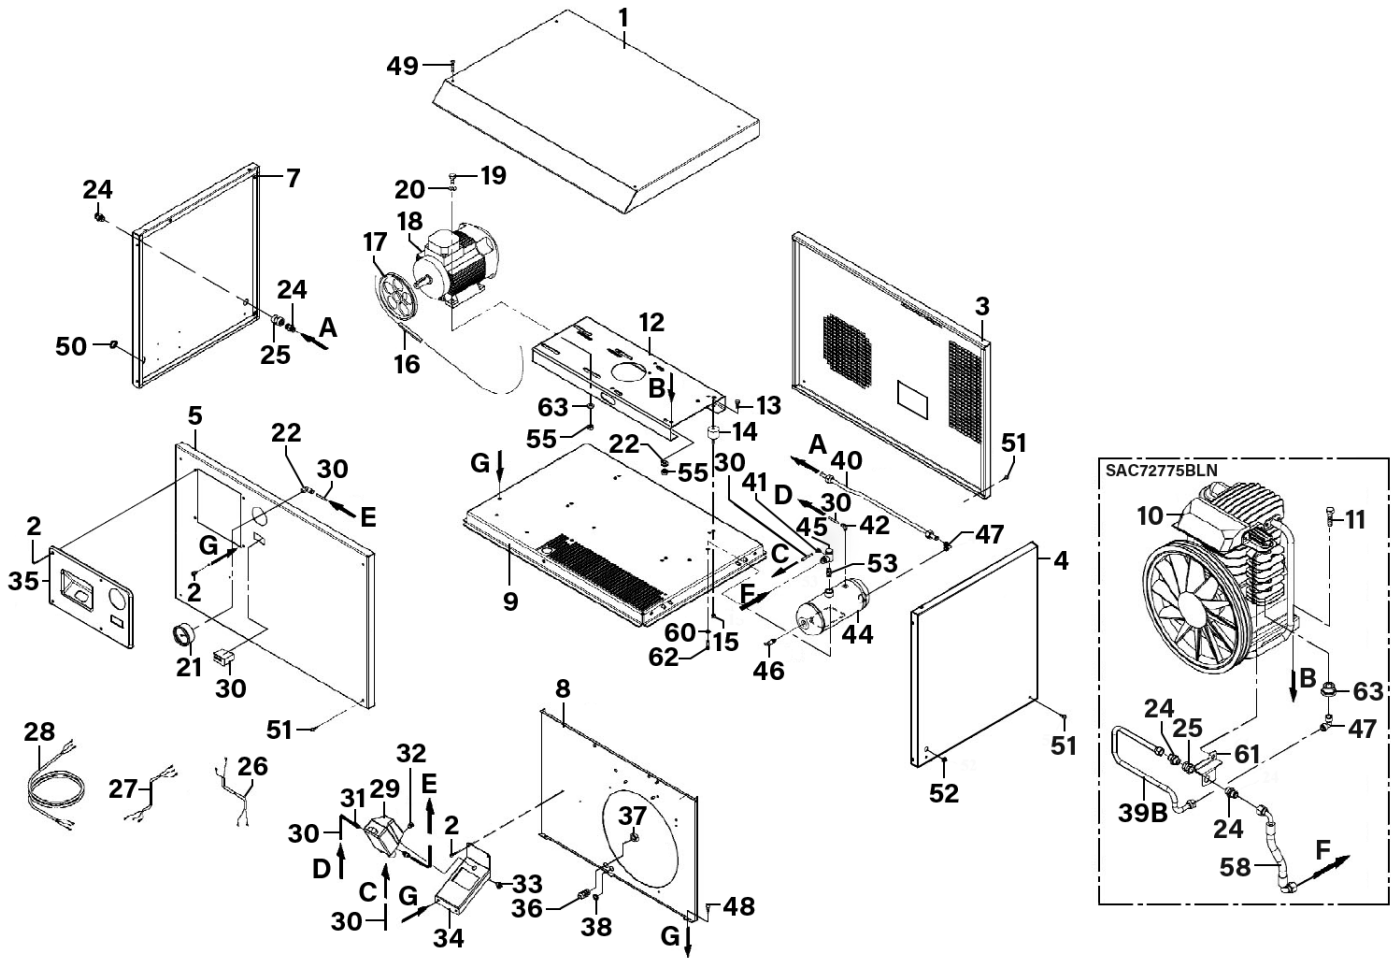

Parts Information:
**Compressor 270L Belt Drive 7.5hp 3ph
2-Stage with Cast Cylinders Low Noise
Model No: SAC72775BLN**

Item	Part No.	Description
1	SAC5167290038	Upper Panel
2	SAC7014420000	Skt. Hd Bolt M5x20
3	SAC5168940038	Rear Panel
4	SAC5168900038	Side Panel
5	SAC5168910038	Front Panel
7	SAC5167300038	Side Panel
8	SAC5167350008	Middle Panel
9	SAC5167360008	Base
10	SAC3021080000	Pump (AB998)
11	SS1045.S	Hex Head Set Screw M10 X 45 Zinc
12	SAC5167370008	Motor/Pump Unit Base
13	SS810.S	Hex Head Set Screw M8 X 10 Zinc
14	SAC7364420000	Shock Absorber
15	SN8.S	Steel Nut M8 Zinc
16	V/A62	V-Belt (Id-1575) A62
17	SAC7408100000	Motor Pulley - 205mm Single Belt (Narrow)
18	SAC7380120000	Motor (External 7.5hp 230-400v 50hz)

Item	Part No.	Description
19	SS1035.S	Hex Head Set Screw M10 X 35 Zinc
20	FWM10.S	Flat Washer M10 Zinc
21	SAC7111030000	Pressure Gauge
22	SAC7080890000	Elbow 1/4"bsp Female-6mm Pipe
23	SAC7566190000	Timer
24	SAC7081311150	Union 1/2"bsp x 2 l;40mm
25	SAC7085700000	Union 1/2"bsp Female x 2 l;26mm
26	SAC7326650000	Pressure Switch Cable
27	SAC7328690000	Power Cable
28	SAC7328700000	Pressure Switch Cable (4x2.5mm)
29	SAC4084830000	Pressure switch/kit of accessories 8/10bar 10/16am
30	SAC7230010000	Rislan Hose (Sold Per 1 metre)
31	SAC7084220000	Fitting
32	SAC7016070000	Switch Plug
33	SAC7090080000	Plug
34	SAC5168930008	Support Bracket For Pressure Switch

NOTE: It is our policy to continually improve products and as such we reserve the right to alter data, specifications and component parts without prior notice. There may be alternative versions of this product, please contact us should you require this information.

IMPORTANT: No liability is accepted for incorrect use of product. Spare parts must be fitted by a competent person

WARRANTY: Guarantee is 12 months from purchase date, proof of which will be required for any claim.

Sealey Group, Kempson Way, Suffolk Business Park, Bury St Edmunds, Suffolk. IP32 7AR

01284 757500

01284 703534

sales@sealey.co.uk

www.sealey.co.uk