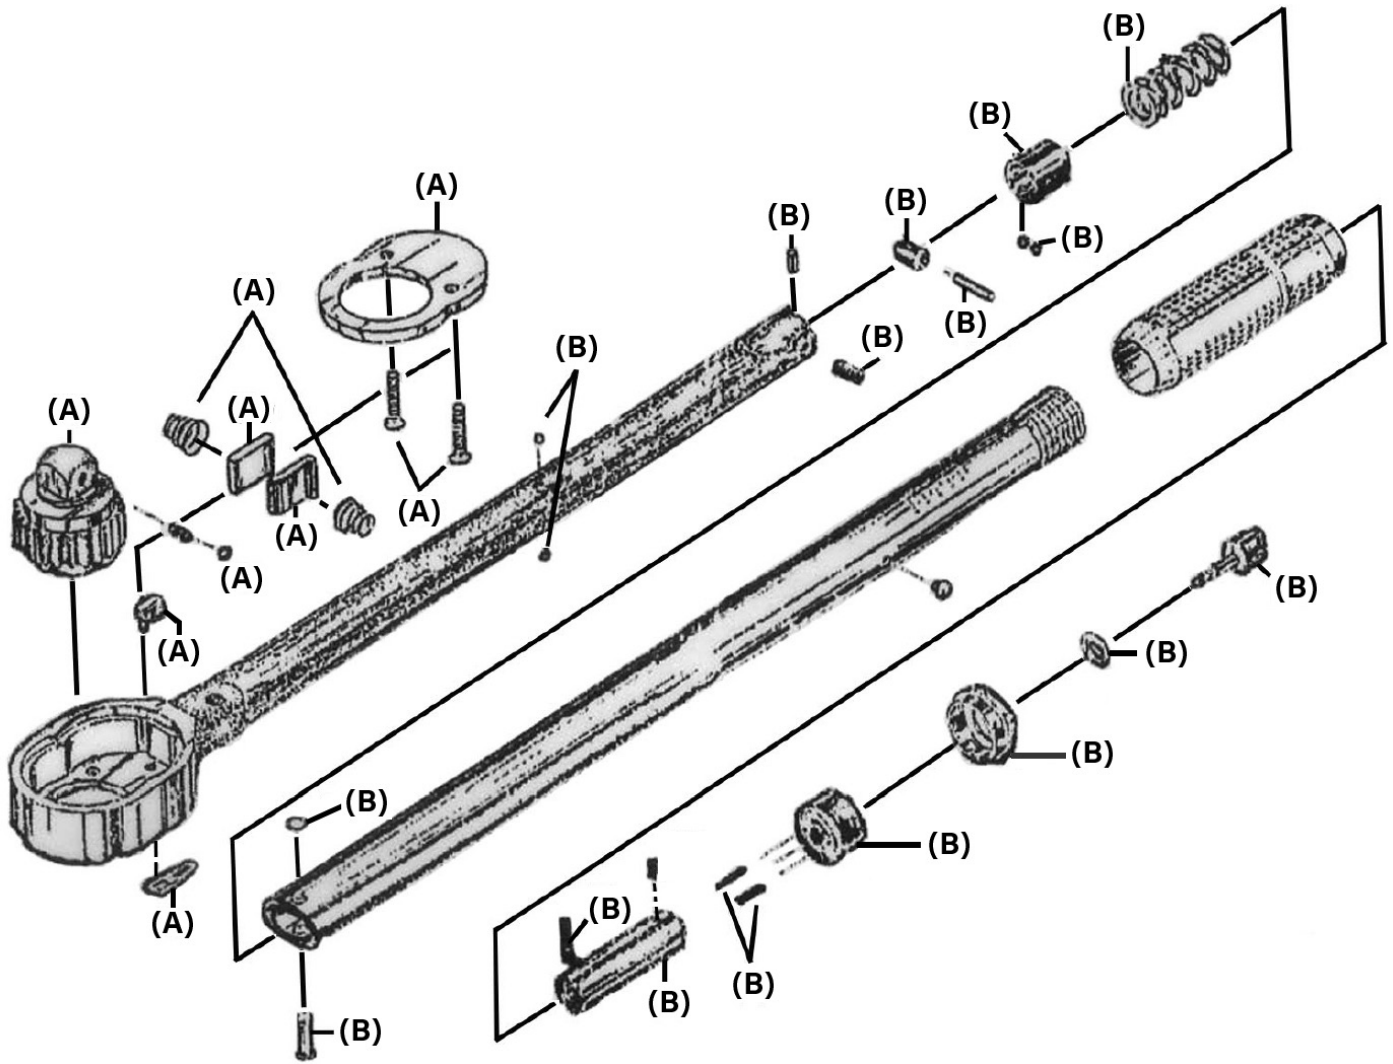

Parts Information:  
**Torque Wrench Micrometer Style 3/8" Sq Drive 2-24Nm(1.47-17.70lb.ft) - Calibrated**  
**Model No: STW1012**

Item	Part No.	Description
A	STW1012.RK	Repair Kit

Item	Part No.	Description
B	STW1012.RB	Repair Bag