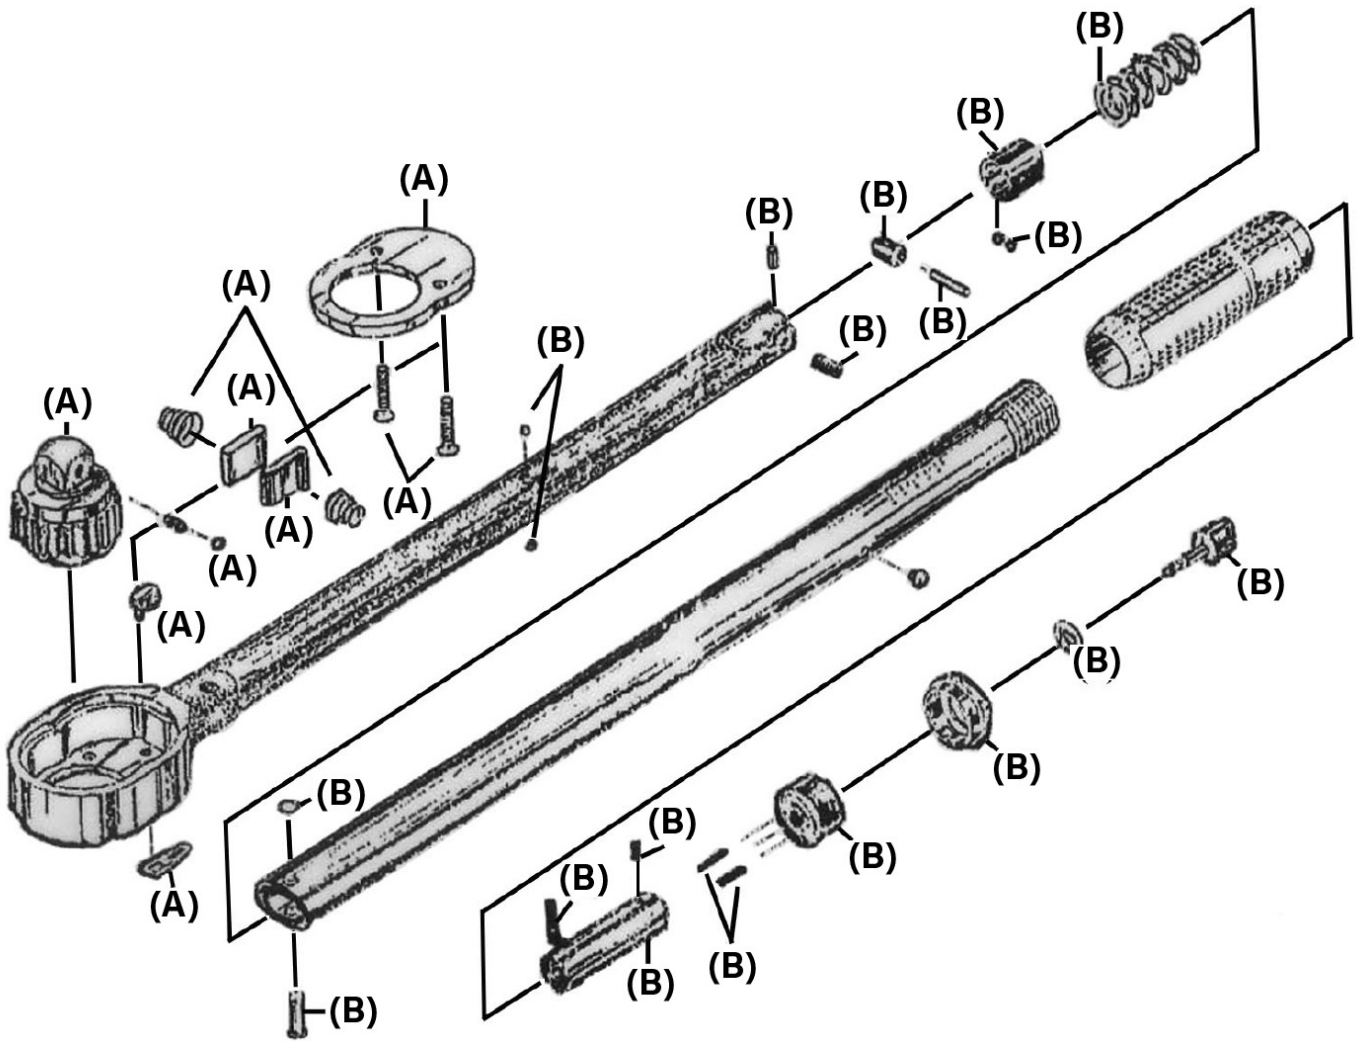

Parts Information:
**Torque Wrench Micrometer Style 1/2" Sq
 Drive 40-210Nm(30-155lb.ft) - Calibrated
 Model No: STW102**

Item	Part No.	Description
A	STW102.RK	Repair Kit (1/2" Drive)
B	STW102.RB	Repair Bag

Item	Part No.	Description
--	STW102.01	Drive Wheel Cover (Not Shown)

NOTE: It is our policy to continually improve products and as such we reserve the right to alter data, specifications and component parts without prior notice. There may be alternative versions of this product, please contact us should you require this information.