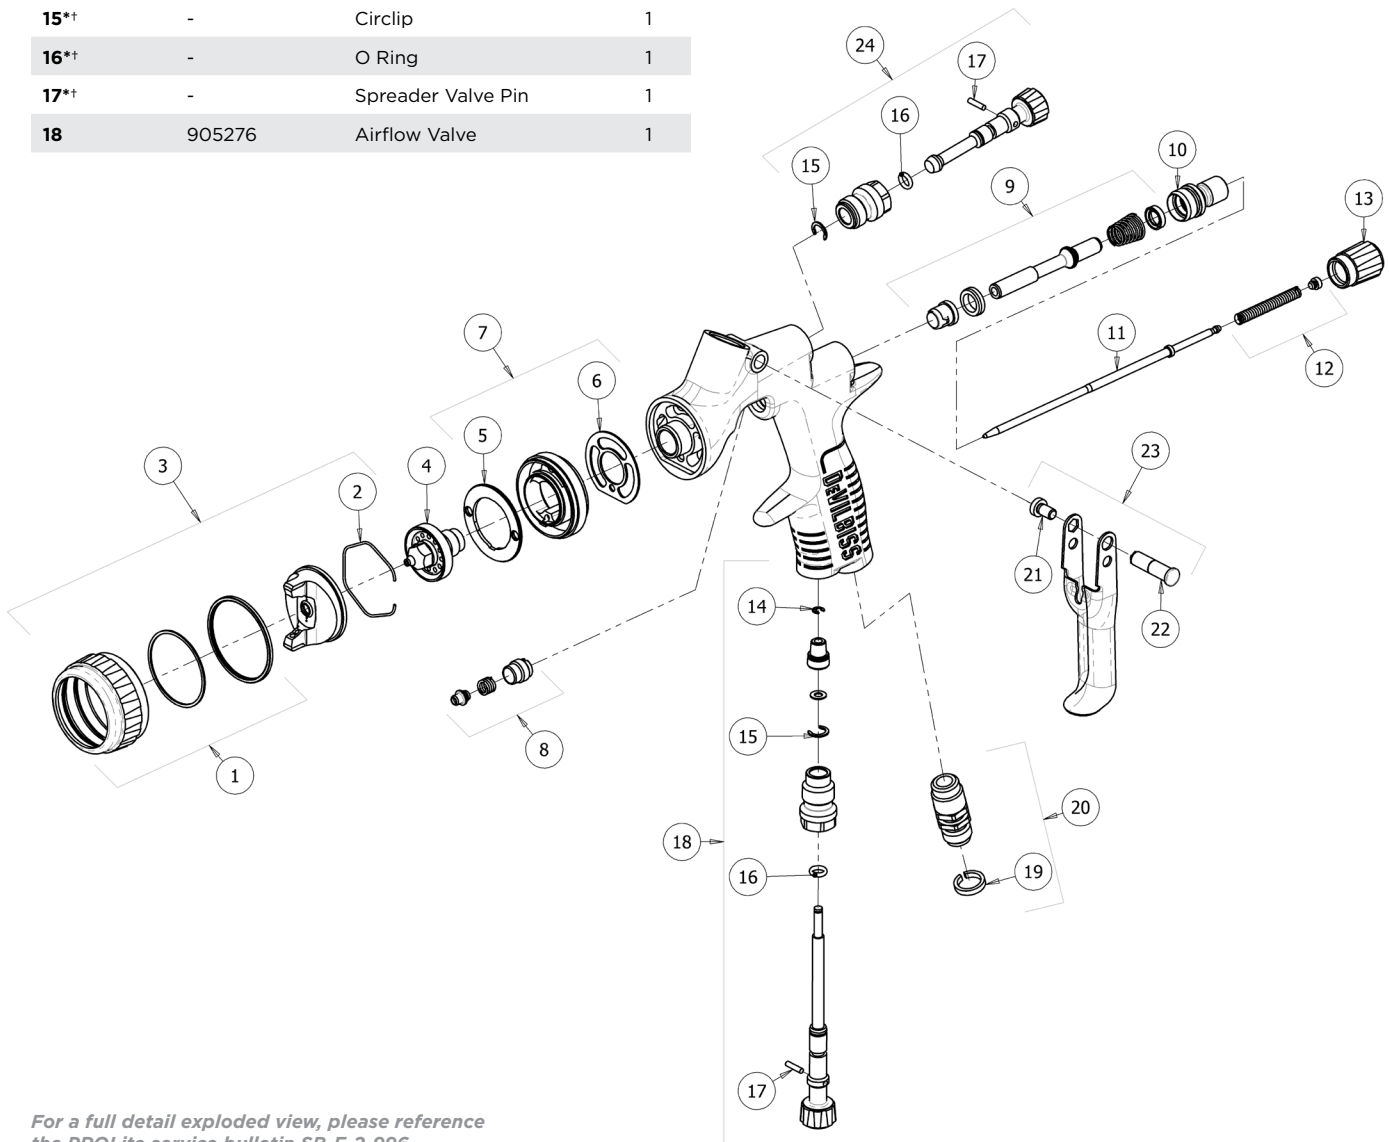

## DeVilbiss® PROLite Exploded Reference Legend

Reference	Part Number	Description	QTY	Reference	Part Number	Description	QTY
1	905280	Retaining Ring Sub Assembly	1	19	905289	Color ID Ring Kit (4 colors)	1
2	905208	Spring Clip (kit of 5)	1	20	905305	Air Inlet	1
3	See Table 1	Air Cap & Retaining Ring	1	21*	-	Trigger Screw	1
4	See Table 1	Fluid Nozzle	1	22*	-	Trigger Stud	1
5	905297	Baffle Plate	1	23	905306	Trigger, Stud & Screw Kit	1
6*	905287	Gasket (kit of 2)	1	24	905275	Spreader Valve Assembly	1
7	905303	Spray Head Kit	1				
8*	905294	Packing, Spring & Packing Nut Kit	1				
9	905282	Air Valve Assembly	1				
10	905301	Air Valve Body	1				
11	905266	Fluid Needle	1				
12*	905283	Needle Spring Kit	1				
13	905302	Fluid Adjusting Knob	1				
14	905200	Circlip (kit of 5)	1				
15*†	-	Circlip	1				
16*†	-	O Ring	1				
17*†	-	Spreader Valve Pin	1				
18	905276	Airflow Valve	1				

\* 905281 - Spray Gun Repair Kit contains all the parts indicated with an asterisk  
 † 905206 - Seal & Pin Kit, kit of 5 (Items 15, 16, & 17)

For a full detail exploded view, please reference the PROLite service bulletin SB-E-2-996.