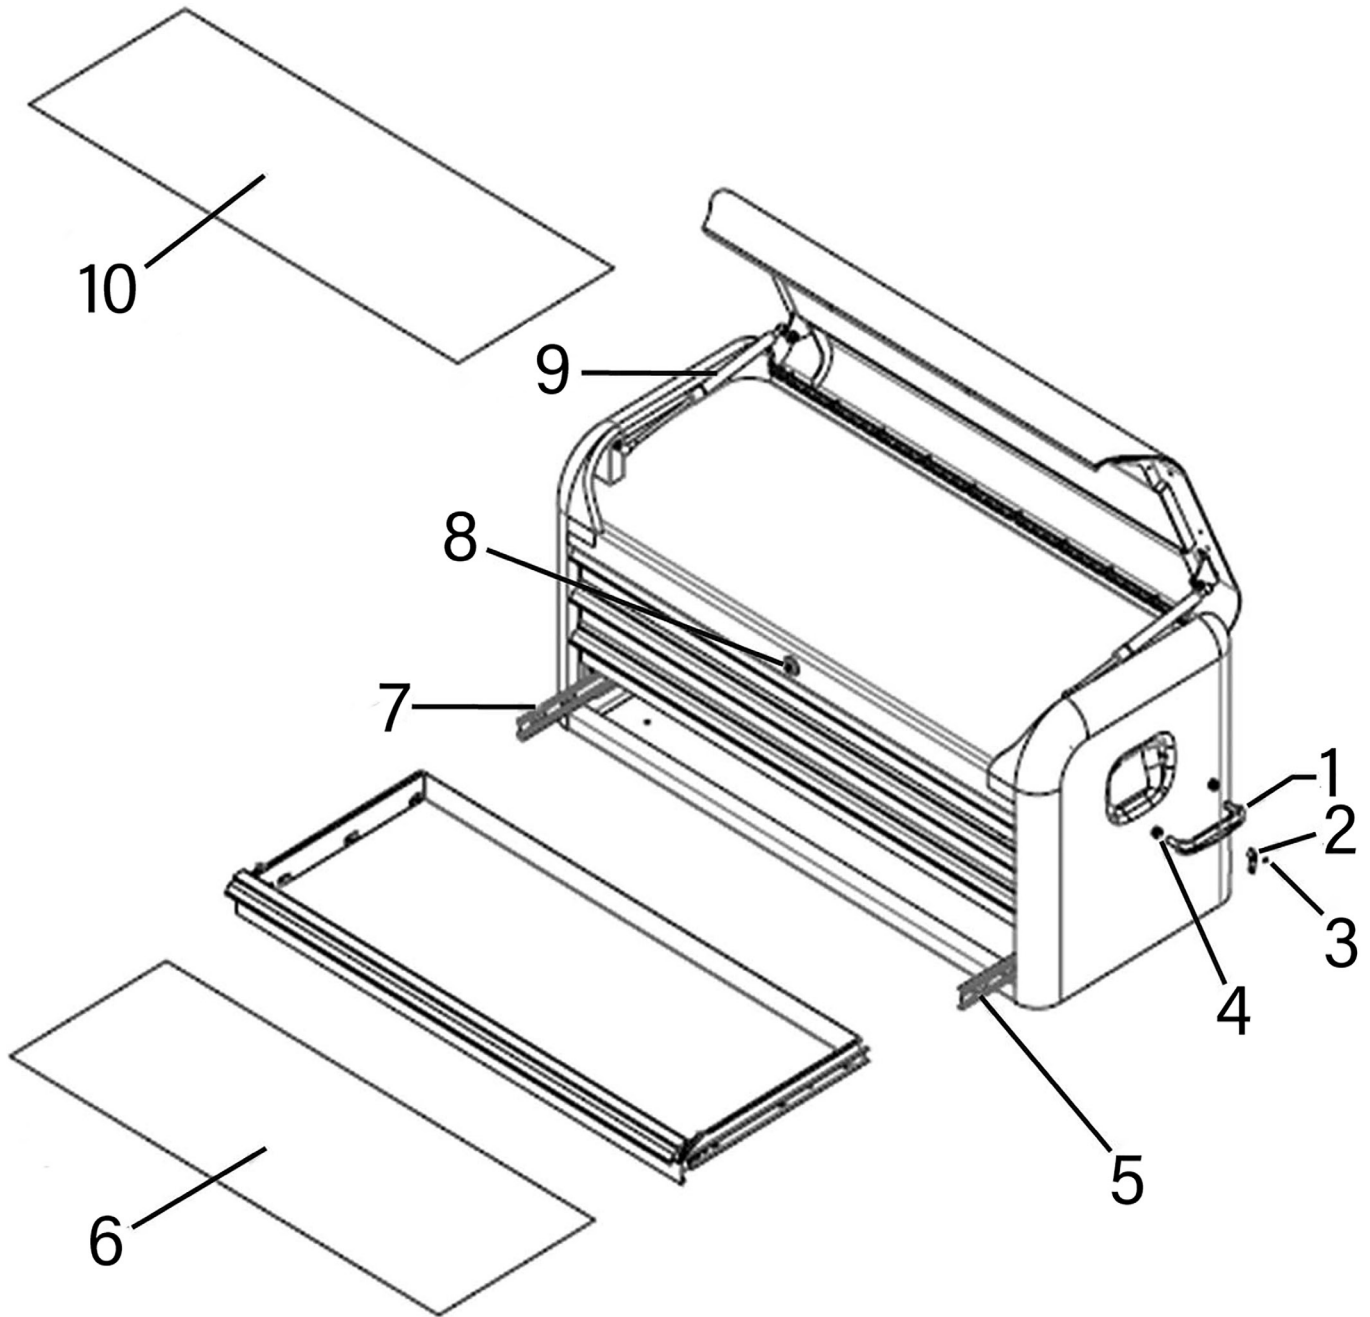

Parts Information:  
**Topchest 4 Drawer Wide Retro Style - Blue with White Stripes**  
**Model No: AP41104BWS**

Item	Part No.	Description
1	AP41104BWS.01	Chest Handle
2	AP28104.10	Connector
3	SS612.S	Hex Head Set Screw M6 x 12mm
4	SN8.S	Steel Nut M8
5	PTB-300023	Bearing Slide, Right
6	AP41206BWS.07	Drawer Liner
7	PTB-300022	Bearing Slide, Left

Item	Part No.	Description
8	PTB-304007	Lock & Key (Number 1201)
--	PTB-304007A	Lock & Key (Number 1202)
--	PTB-304007B	Lock & Key (Number 1203)
--	PTB-304007C	Lock & Key (Number 1204)
9	AP41104BWS.09	Gas Strut
10	AP41104BWS.10	Top Liner