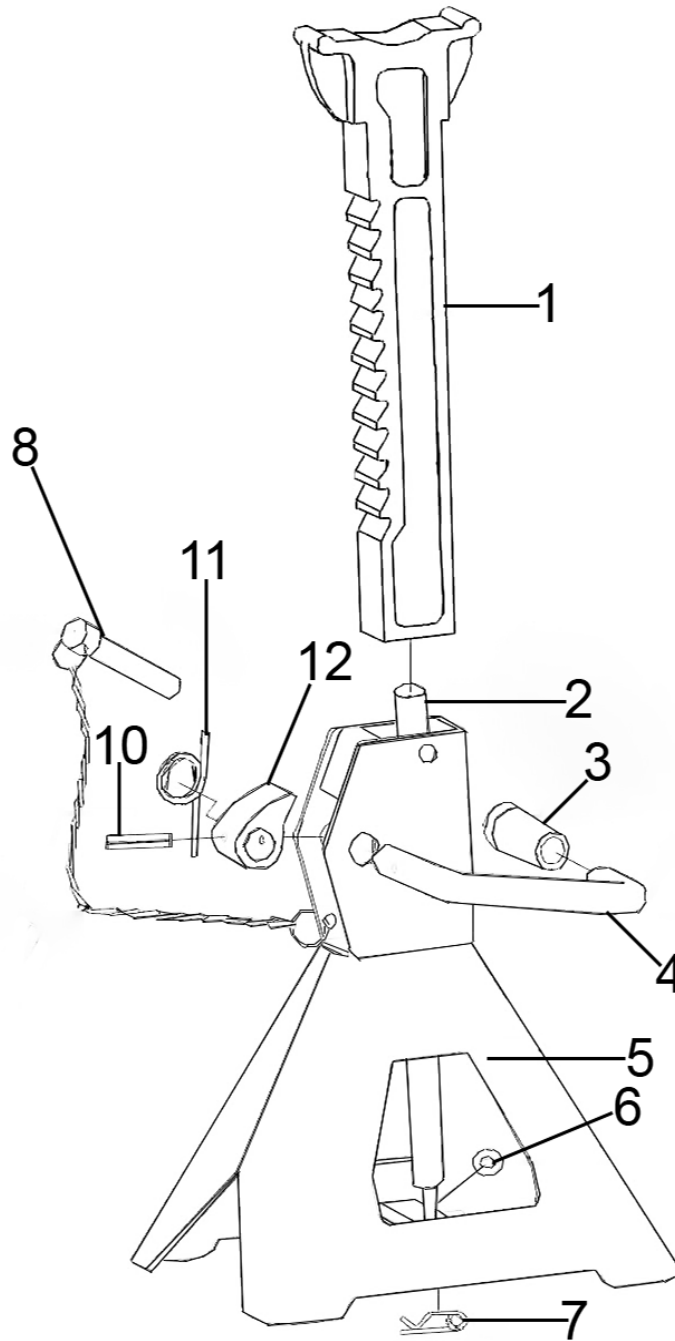

Parts Information:
Axle Stands (Pair) 3tonne Capacity per Stand Auto Rise Ratchet
Model No: AAS3000

Item	Part No.	Description	Qty
1	AAS3000.01	Centre Support	2
2	AAS3000.02	Gas Strut 405mm	2
3	AAS3000.03	Locking Lever Grip	2
4	AAS3000.04	Locking Lever	2
5	AAS3000.05	Base Frame	2
6	AAS3000.06	Washer	2

Item	Part No.	Description	Qty
7	AAS3000.07	R-Pin	2
8	AAS3000.08+09	Pin & Chain Assembly	2
10	AAS3000.10	Spring Pin M5 x 30mm	2
11	AAS3000.11	Pawl Spring Ø 24mm	2
12	AAS3000.12	Pawl	2

NOTE: It is our policy to continually improve products and as such we reserve the right to alter data, specifications and component parts without prior notice. There may be alternative versions of this product, please contact us should you require this information.