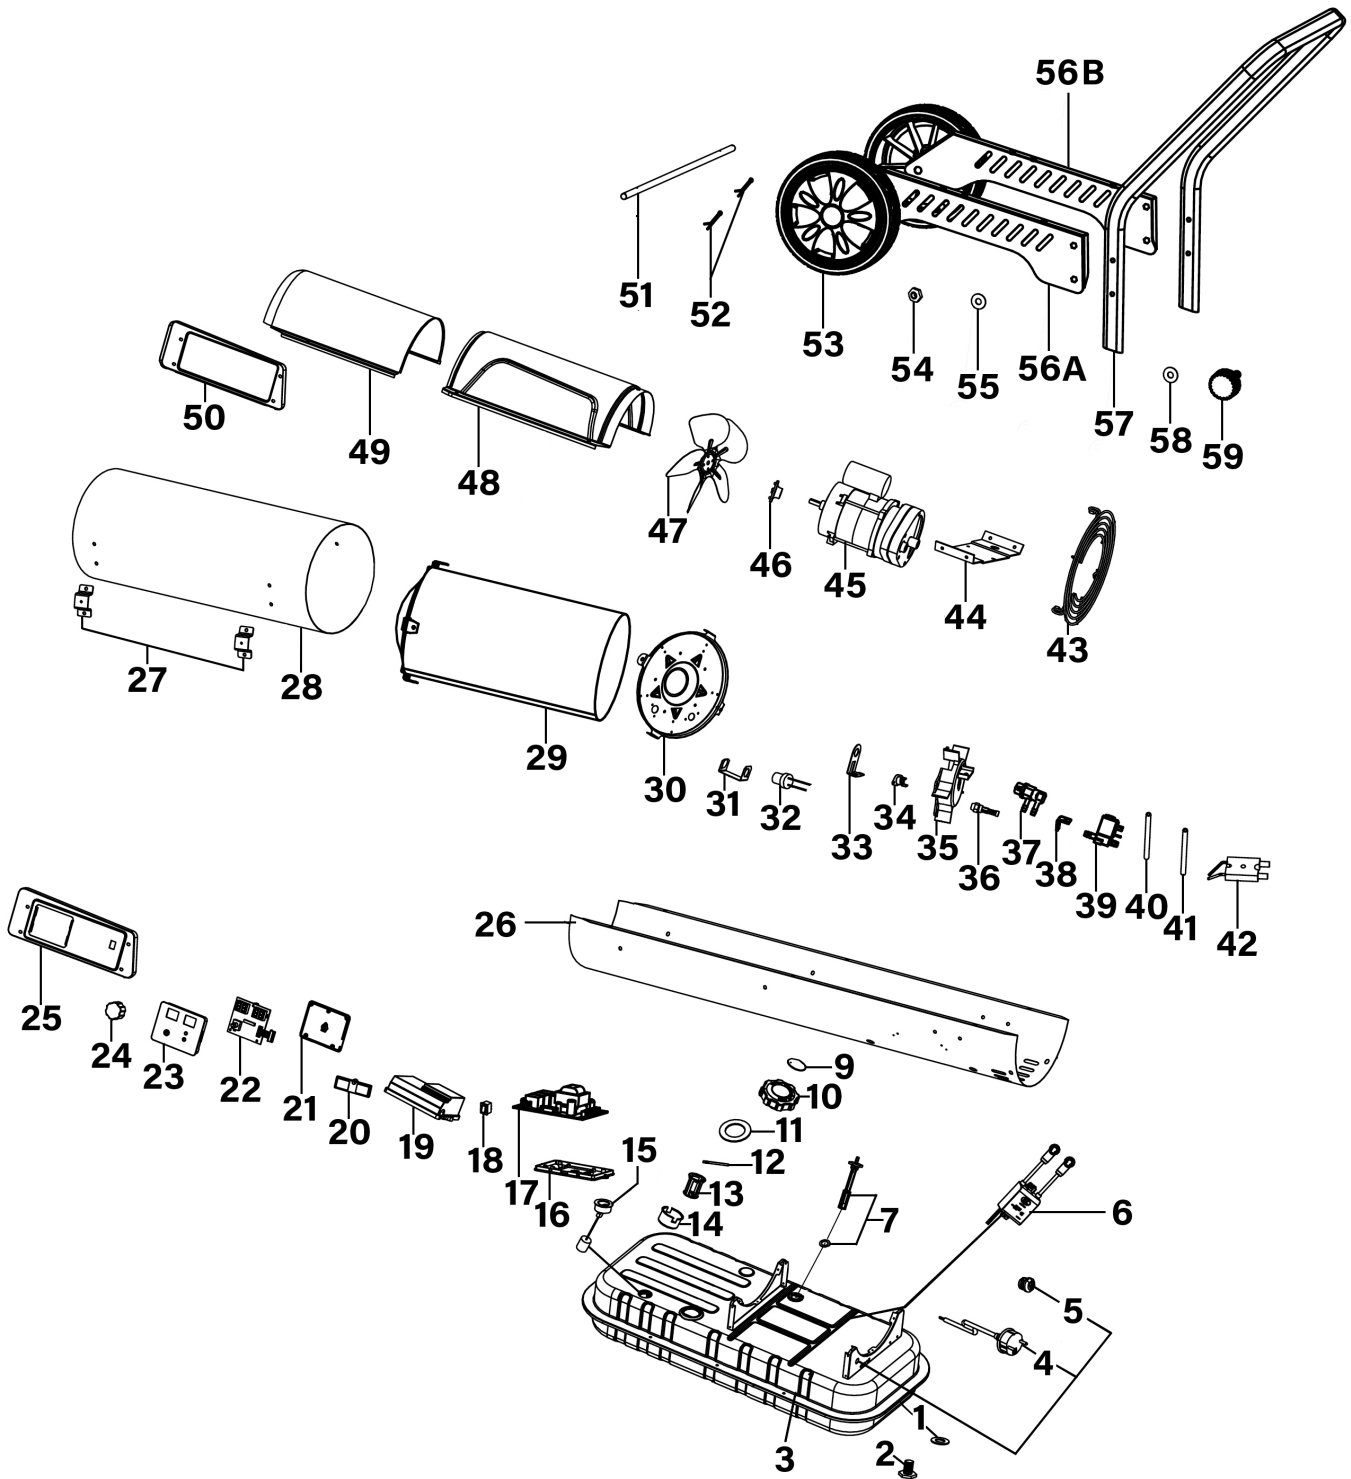

Parts Information:
Space Warmer® Kerosene/Diesel Heater
175,000Btu/hr with Wheels
Model No: AB1758.V4

Item	Part No.	Description	Qty
1	AB-1802030	Oil Drain Seal Ring Ø 12mm	1
2	AB-171603311	Oil Drain Screw M12 x 20mm	1
3	AB-190904701	Fuel Tank	1

Item	Part No.	Description	Qty
4	AB-160218007	Power Cord	1
5	AB-1615023	Cable Grip	1
6	AB-160701002	Ignition Transformer	1

NOTE: It is our policy to continually improve products and as such we reserve the right to alter data, specifications and component parts without prior notice. There may be alternative versions of this product, please contact us should you require this information.

Parts Information:
Space Warmer® Kerosene/Diesel Heater
175,000Btu/hr with Wheels
Model No: AB1758.V4

Item	Part No.	Description	Qty
7	AB-1402002500	Fuel Filter Assembly	1
9	AB-1422027500	Breather Cover	1
10	AB-1422026500	Fuel Tank Cap	1
11	AB-1802014	Fuel Tank Cap Seal	1
12	AB-151700806	Fuel Tank Cap Shaft 3.5 x 49mm	1
13	AB-1401015000	Oil Inlet Filter	1
14	AB-152039402	Oil Inlet Filter Holder	1
15	AB-1616005	Oil Filter Gauge	1
16	AB-1422097500	Lower Cover for Power PCB	1
17	AB-160900207	Power PCB	1
18	AB-1603017	On/Off Switch	1
19	AB-1422096500	Upper Cover for Power PCB	1
20	AB-1417011000	Display Window	1
21	AB-1422095500	Lower Cover for Display PCB	1
22	AB-160903707	Display PCB	1
23	AB-1422094500	Upper Cover for Display PCB	1
24	AB-1403025519	Thermostat Knob	1
25	AB-151418501512	Control Panel	1
26	AB-151017101512	Lower Cover	1
27	AB-152022602	Chamber Shield Bracket	1
28	AB-152409602	Combustion Chamber Shield	1
29	AB-152409706	Combustion Chamber Assembly	1
30	AB-150200802	Burner Support Plate	1
31	AB-152003601512	Photocell Bracket	1
32	AB-1901209	Photocell Assembly	1
33	AB-152025602	Re-Set Thermostat Bracket	1
34	AB-1605015	Re-Set Thermostat 250V 10A	1