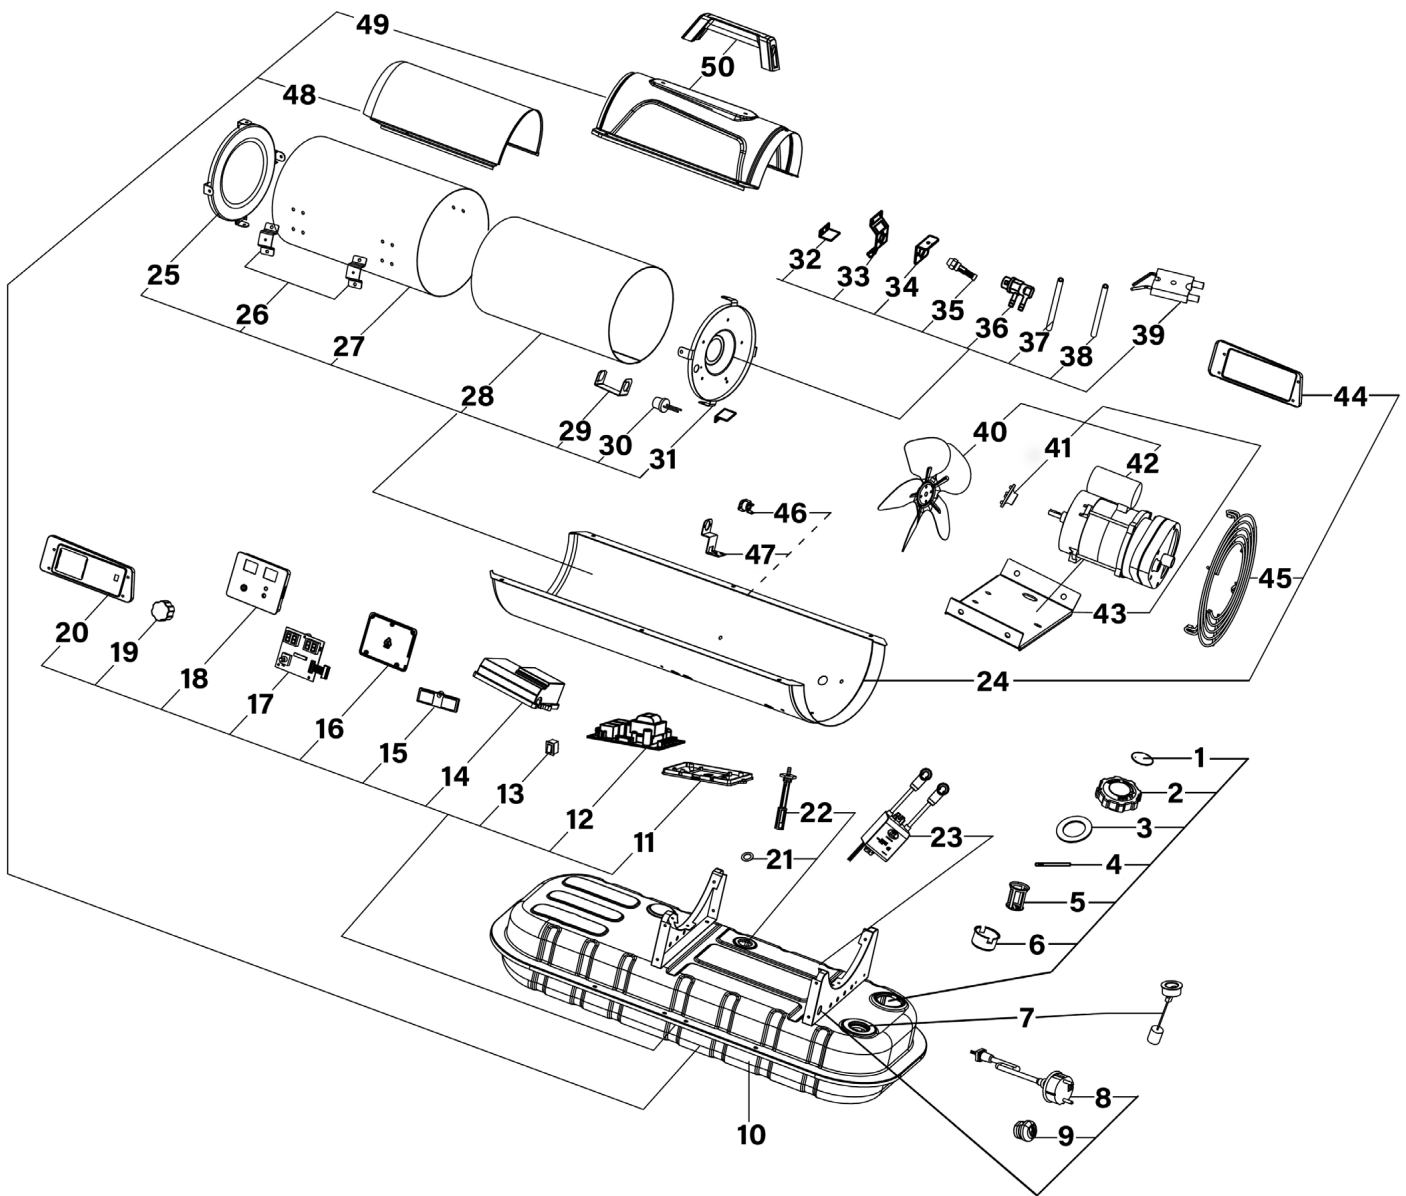

Parts Information:  
**Space Warmer® Kerosene/Diesel Heater**  
**35,000Btu/hr without Wheels**  
**Model No: AB350**

Item	Part No.	Description	Qty
1	AB-1422027500	Breather Cover	1
2	AB-1422026500	Fuel Tank Cap	1
3	AB-1802014	Fuel Tank Cap Seal	1
4	AB-151700806	Fuel Tank Cap Shaft Ø 3.5 x 49mm	1
5	AB-1401015000	Oil Inlet Filter	1
6	AB-152039402	Oil Inlet Filter Holder	1
7	AB-1616002	Oil Filter Gauge	1
8	AB-160218007	Power Cord	1

Item	Part No.	Description	Qty
9	AB-1615023	Cable Grip	1
10	AB-190904501	Fuel Tank	1
11	AB-1422097500	Lower Cover for Power PCB	1
12	AB-160900503	Power PCB	1
13	AB-1603017	On/Off Switch	1
14	AB-1422096500	Upper Cover for Power PCB	1
15	AB-1417011000	Display Window	1
16	AB-1422095500	Lower Cover for Display PCB	1