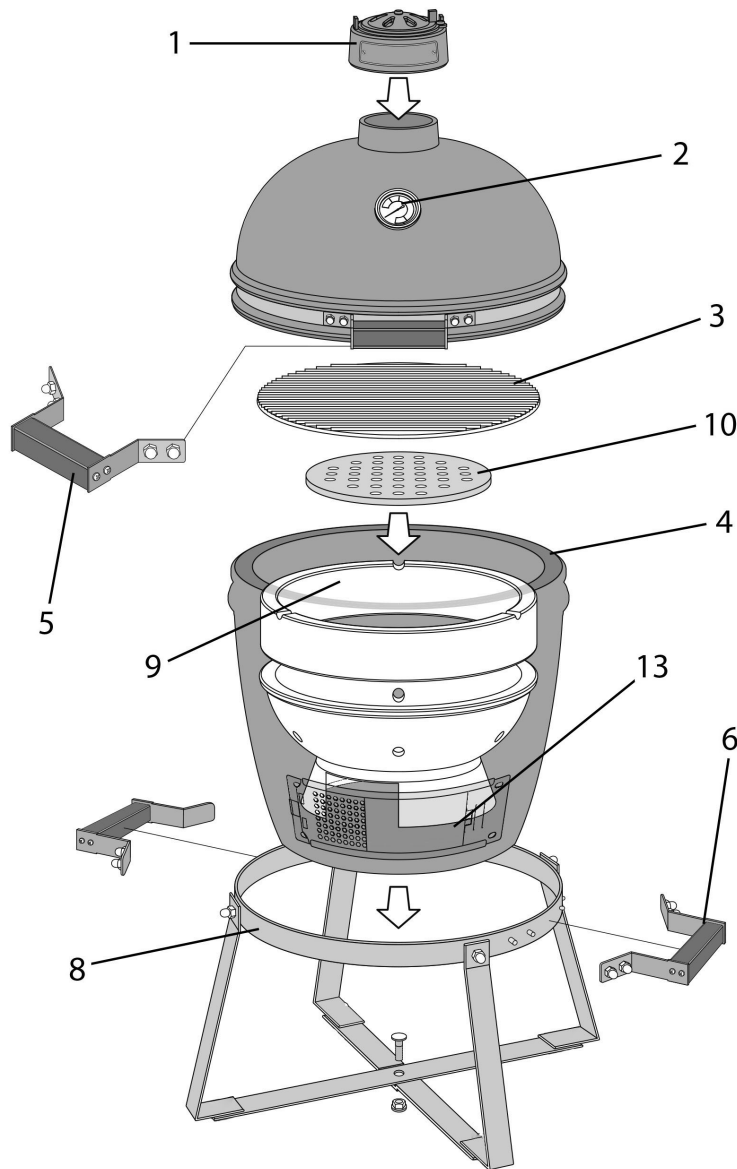

Parts Information:
**Dellonda Deluxe 16"(40cm) Ceramic
 Kamado Style BBQ Grill/Oven/Smoker
 Model No: DG158**

Item	Part No.	Description
1	DG10788	Top Vent (DG158)
2	DG10789	Thermometer (2.5 inch DG158)
3	DG10790	Cooking Grill (DG158)
4	DG10791	Fibreglass Gasket Set (DG158)
5	DG10792	Bamboo Handle for Lid
6	DG10793	Stand Handle
7	DG10794	Lock (Not Shown)

Item	Part No.	Description
8	DG10795	Stand (DG158)
9	DG10796	Ceramic Firebox 16"
10	DG10797	Charcoal Plate
11	DG10827	Hardware Kit (DG158) (Not Shown)
12	DG10829	Lid Spring (Not Shown)
13	DG10830	Lower Vent (DG158)