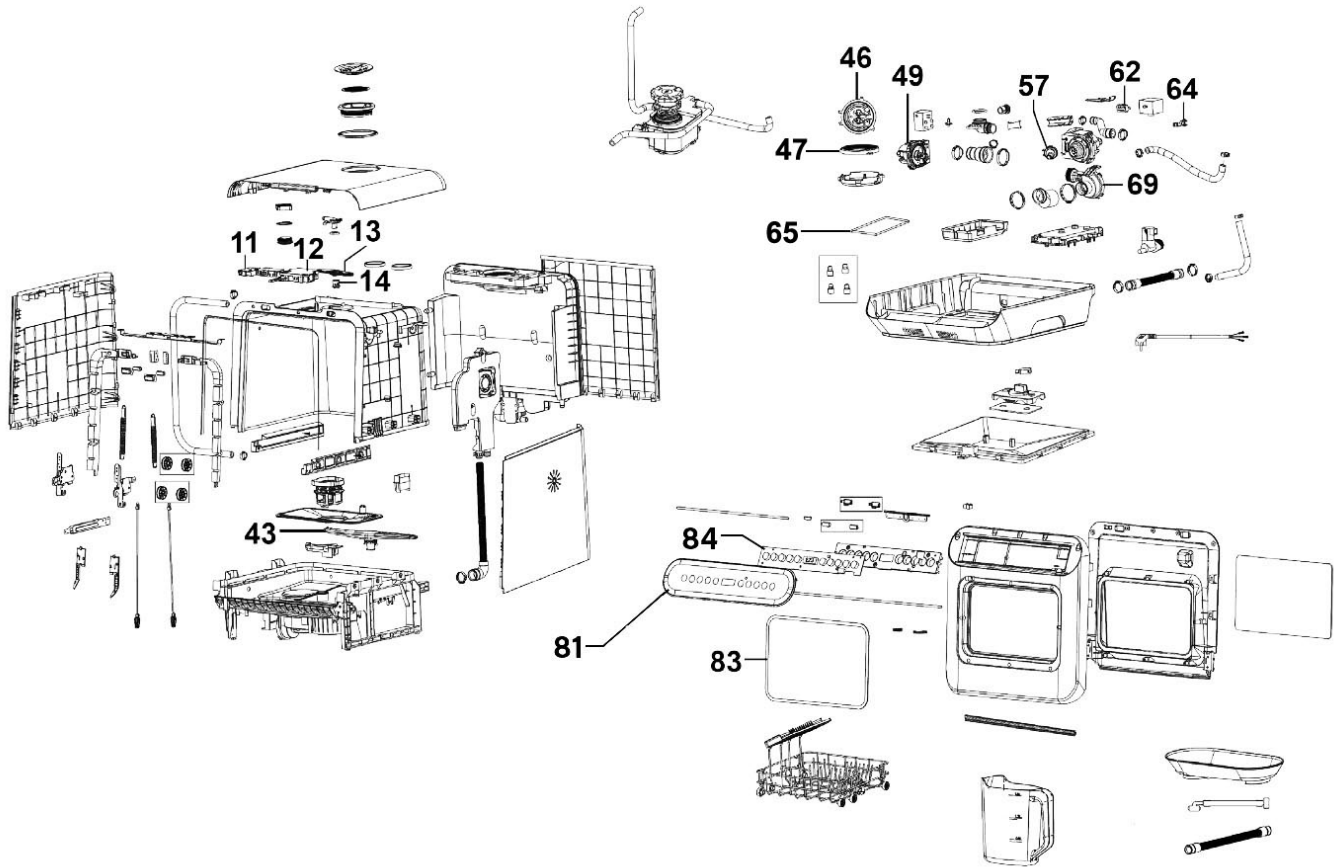

Parts Information:
**Baridi Mini Portable Tabletop 6L
 Dishwasher with 3 Place Settings, 7
 Wash Functions
 Model No: DH72**

Item	Part No.	Description
11	DH10138	Door Switch Assembly (A)
12	DH10139	Door Switch Assembly (B)
13	DH10140	Top Sprayer
14	DH10141	Top Sprayer Axis
43	DH10142	Sprayer Arm Assembly
46	DH10143	Heating Element
47	DH10539	Seal Ring
49	DH10144	Synchronised Pump

Item	Part No.	Description
57	DH10145	Pressure Switch/Pipe Assy
62	DH10146	Damping Ring
64	DH10147	Power Cord Grip
65	DH10523	Main Control Board
69	DH10148	Pump Case
81	DH10182	Panel Cover
83	DH10149	Transparent Door
84	DH10183	Display Panel