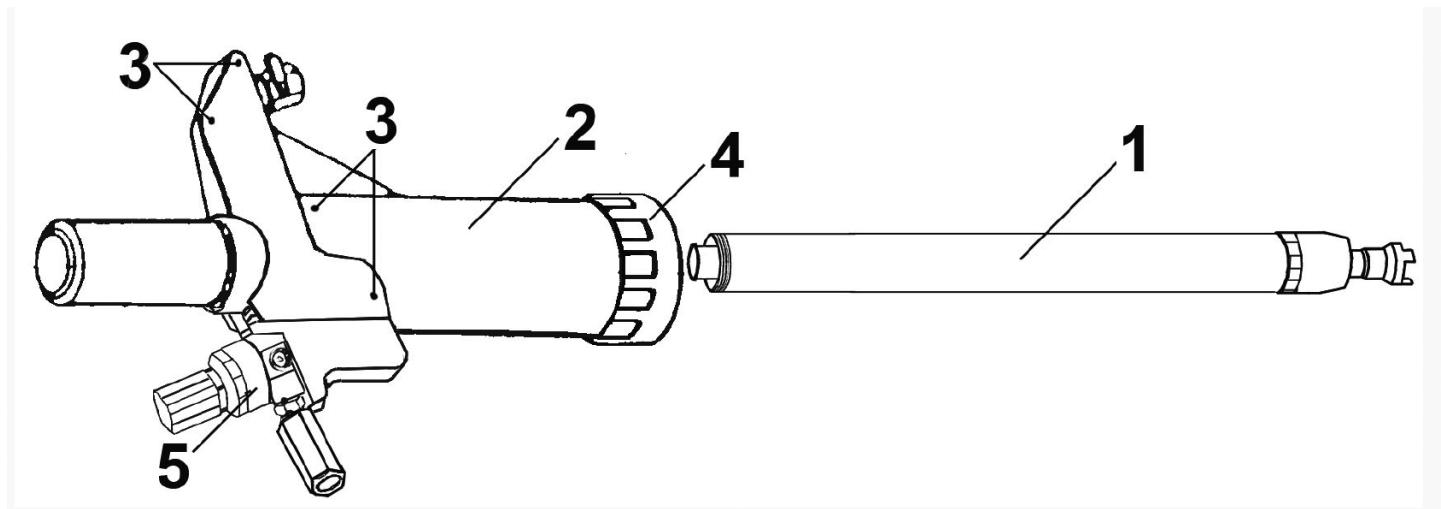

Parts Information:
Air Operated Transfer Pump
Model No: TP90.V2

Item	Part No.	Description
1	151/Z950-500	Pick Up Pipe, Complete
2	TP90.01	Complete Casing
3	TP90.02	Screw For Casing
4	TP90.03	Knurled Ring
5	TP90/REG	Regulator Assembly

Item	Part No.	Description
--	TP90HK	Hose Kit 2m For TP90 (Not Shown)
--	TP90.05	Hose Tap (Not Shown)
--	TP90.04	Plastic Elbow (Not Shown)
--	TP90.05	Hose Tap (Not Shown)

NOTE: It is our policy to continually improve products and as such we reserve the right to alter data, specifications and component parts without prior notice. There may be alternative versions of this product, please contact us should you require this information.