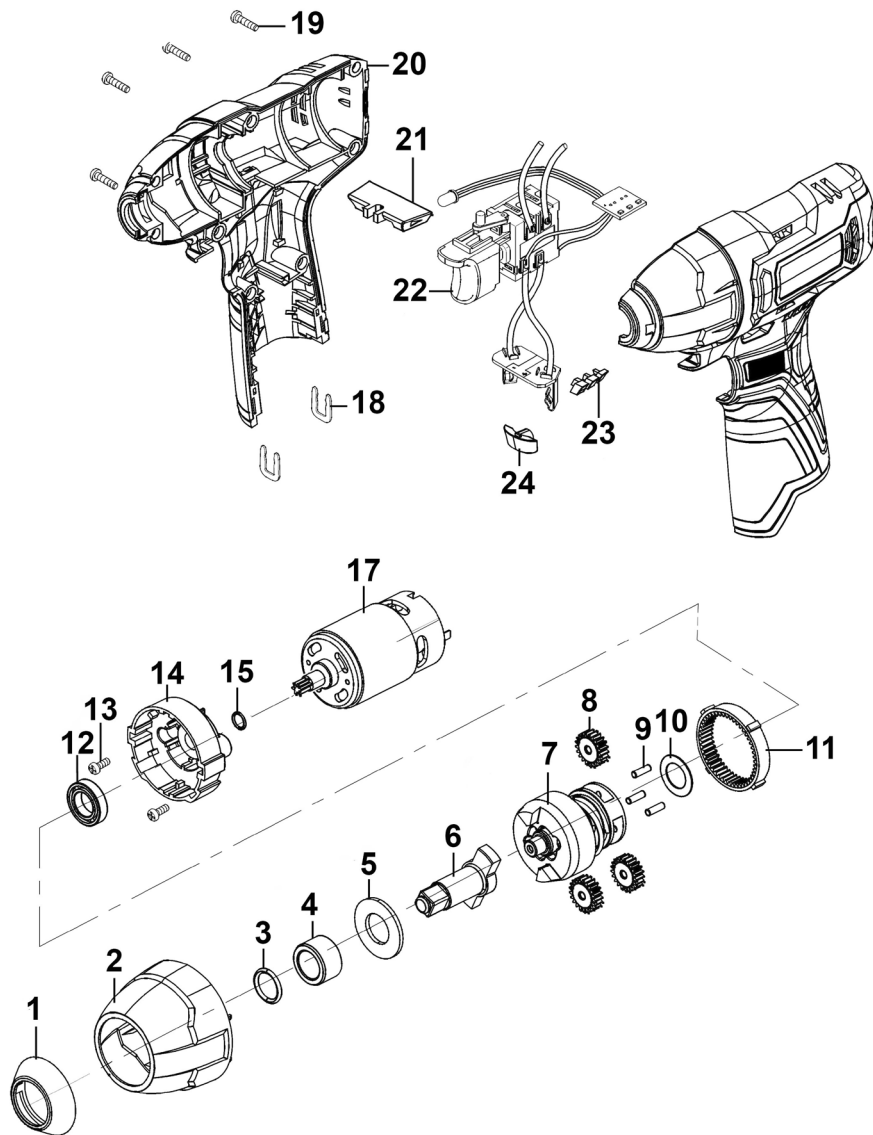

Parts Information:
Cordless Impact Wrench 3/8" Sq Drive
10.8V SV10.8 Series - Body Only
Model No: CP108VCIWBO

Item	Part No.	Description
1	CP108VCIW.01	Front Cover Cap
2	CP108VCIW.02	Front Head Cover
3	CP108VCIW.03	O-Ring
4	CP108VCIW.04	Shaft Sleeve
5	CP108VCIW.05	Washer
6	CP108VCIW.06	Front Impact Shaft
7	CP108VCIW.07	Rear Impact Assembly
8	CP108VCIW.08	Gear
9	CP108VCIW.09	Gear Pin
10	CP108VCIW.10	Washer
11	CP108VCIW.11	Gear Ring
12	CP108VCIW.12	Bearing 6801

Item	Part No.	Description
13	CP108VCIW.13	Screw M3 x 8mm
14	CP108VCIW.14	Gearbox
15	CP108VCIW.15	O-Ring
17	CP108VCIW.17	Motor (c/w Pinion)
18	CP108VCIW.18	Buckle
19	CP108VCIW.19	Casing Screw ST2.9 x 16mm
20	CP108VCIW.20	Complete Housing
21	CP108VCIW.21	Forward/Reverse Lever
22	CP108VDD.39	Switch
23	CP108VCIW.23	Battery Indicator Cover
24	CP108VCIW.24	LED Cover