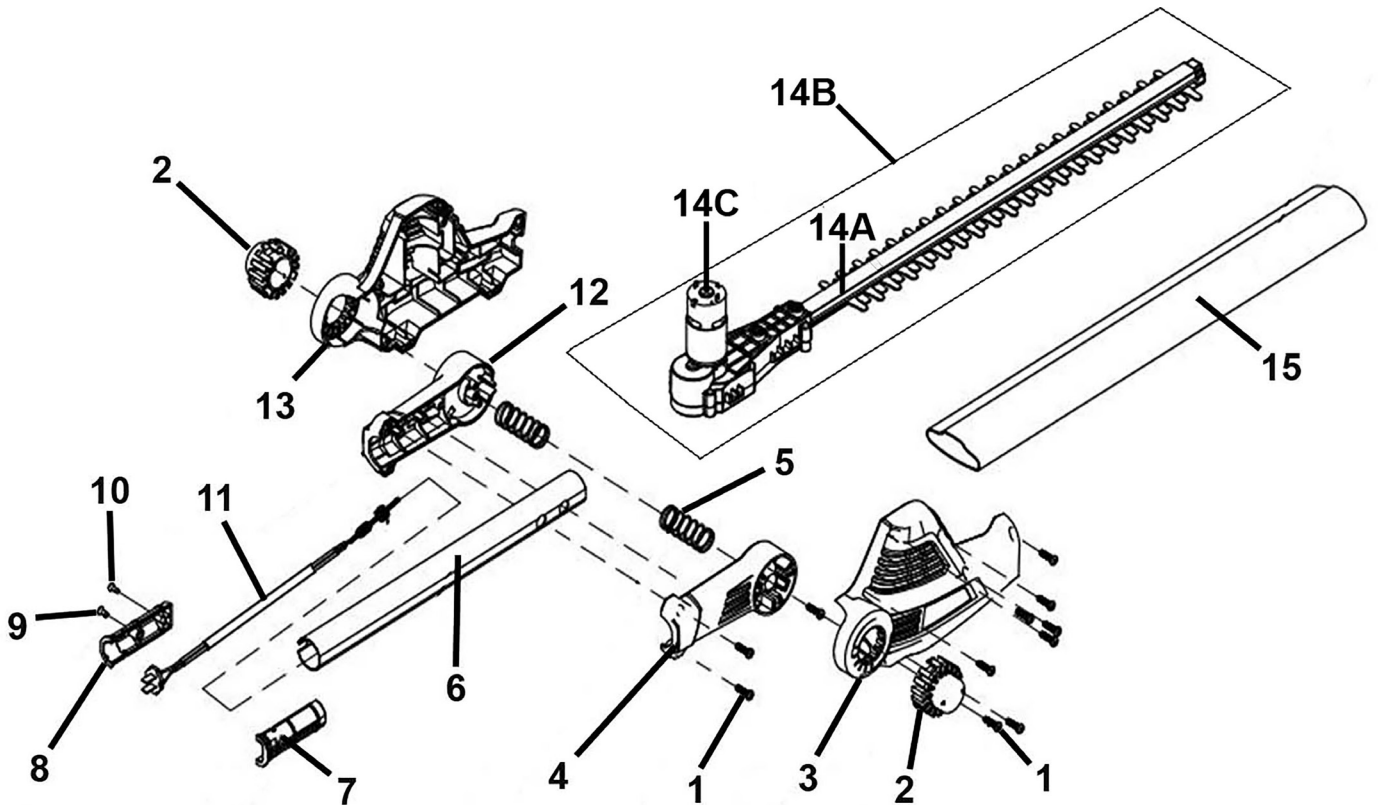

Parts Information:  
**Pole Hedge Trimmer 20V 45cm SV20  
 Series Cordless Accessory  
 Model No: CP20VPHT**

Item	Part No.	Description
1	CP20VPHT-01	Screw for Rotary Knob
2	CP20VPHT-02	Rotary Knob
3+13	CP20VPHT-03+13	Outer Housing Complete
4+12	CP20VPHT-04+12	Inner Housing Complete
5	CP20VPHT-05	Spring for Housing
6	CP20VPHT-06	Aluminum Tube
7+8	CP20VPHT-07+08	Base Cover

Item	Part No.	Description
9	CP20VPHT-09	Screw for Base Cover (B)
10	CP20VPHT-10	Screw for Base Cover (A)
11	CP20VPHT-11	Wire Assembly
14A	CP20VPHT-14A	Hedge Trimmer Blade Assembly
14B	CP20VPHT-14B	Gearbox (c/w Blade)
14C	CP20VPHT-14C	Motor (c/w Motor Gear)
15	CP20VPHT-15	Guide Protecting Sleeve