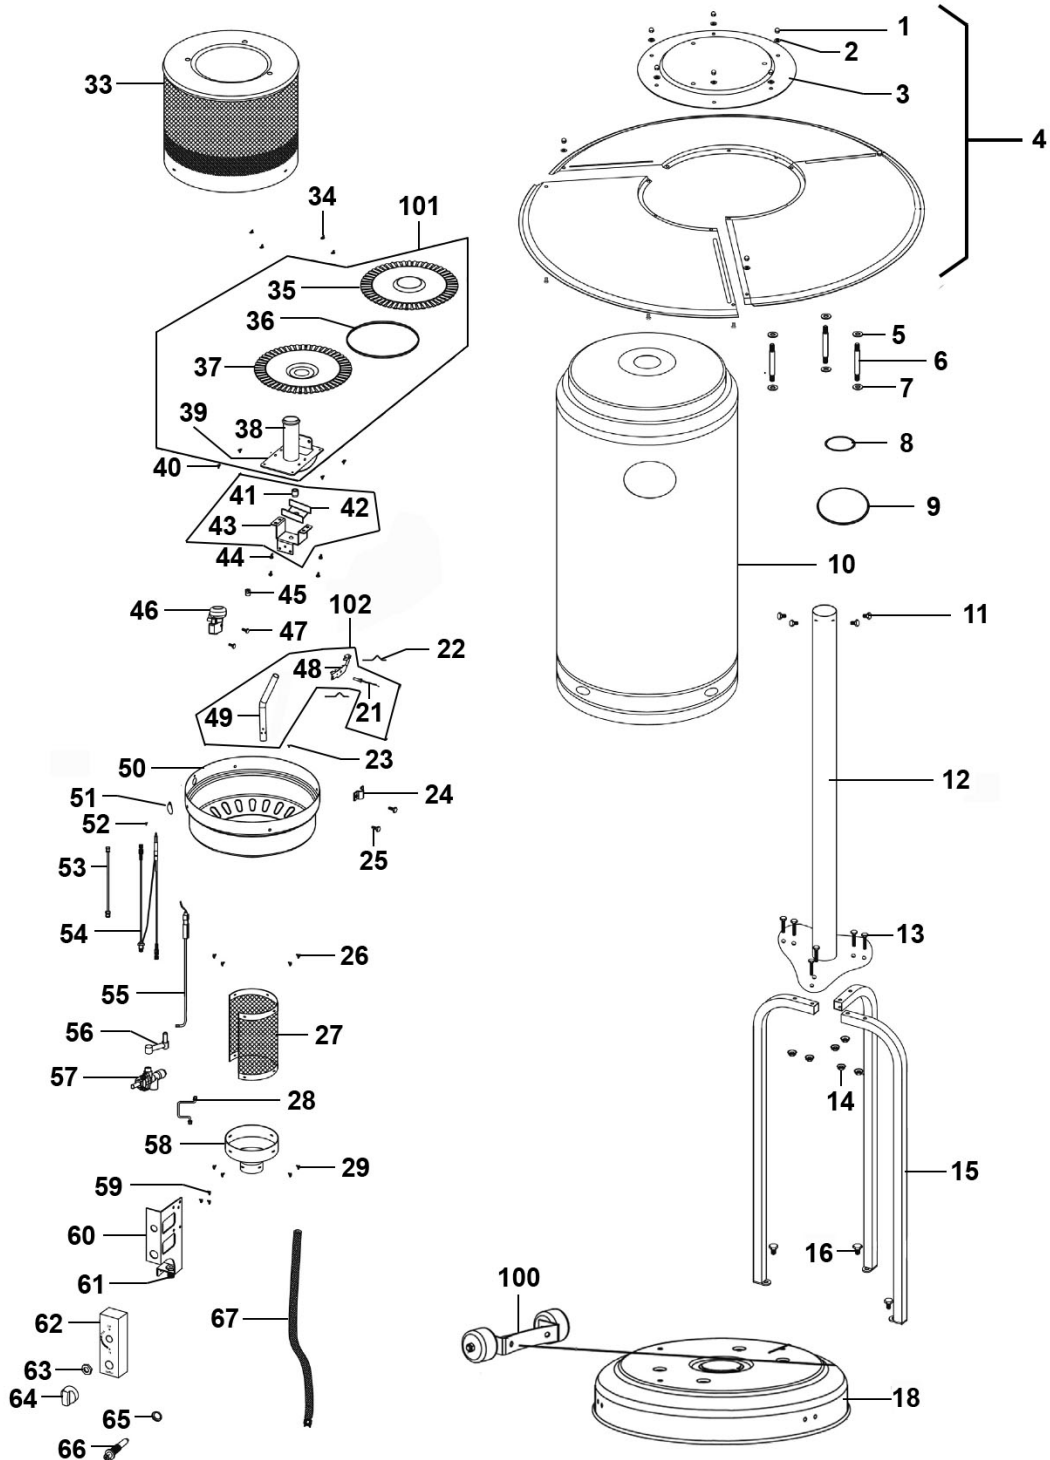

NOTE: It is our policy to continually improve products and as such we reserve the right to alter data, specifications and component parts without prior notice. There may be alternative versions of this product, please contact us should you require this information.

IMPORTANT: No liability is accepted for incorrect use of product. Spare parts must be fitted by a competent person

WARRANTY: Guarantee is 12 months from purchase date, proof of which will be required for any claim.

Dellonda, Kempson Way, Suffolk Business Park, Bury St Edmunds, Suffolk. IP32 7AR

01284 757575

support@dellonda.co.uk

www.dellonda.co.uk