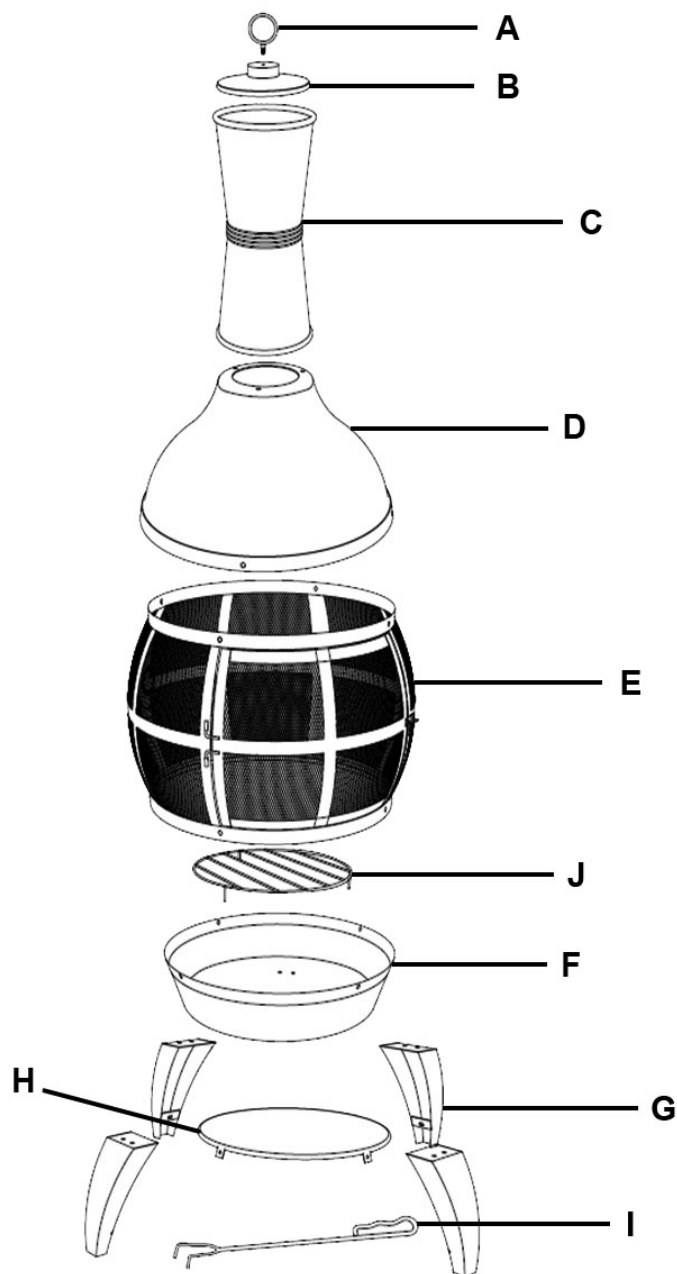

Parts Information:
**Dellonda Deluxe 360° Chiminea/Fire Pit/
 Outdoor Heater with Fire Poker, W56cm x
 H141cm, Durable Cast Iron Body - Bronze
 Antique Finish
 Model No:DG112**

Item	Part No.	Description
A	DG10600	Hardware Kit (includes part 'A')
B	DG10601	Chimney Cover
C	DG10602	Chimney Flue
D	DG10603	Chimney Top
E	DG10604	Mesh Screen

Item	Part No.	Description
F	DG10605	Chimney Bottom
G	DG10606	Stand
H	DG10607	Tray
I	DG10599	Fire Poker
J	DG10608	Wood Grate

NOTE: It is our policy to continually improve products and as such we reserve the right to alter data, specifications and component parts without prior notice. There may be alternative versions of this product, please contact us should you require this information.