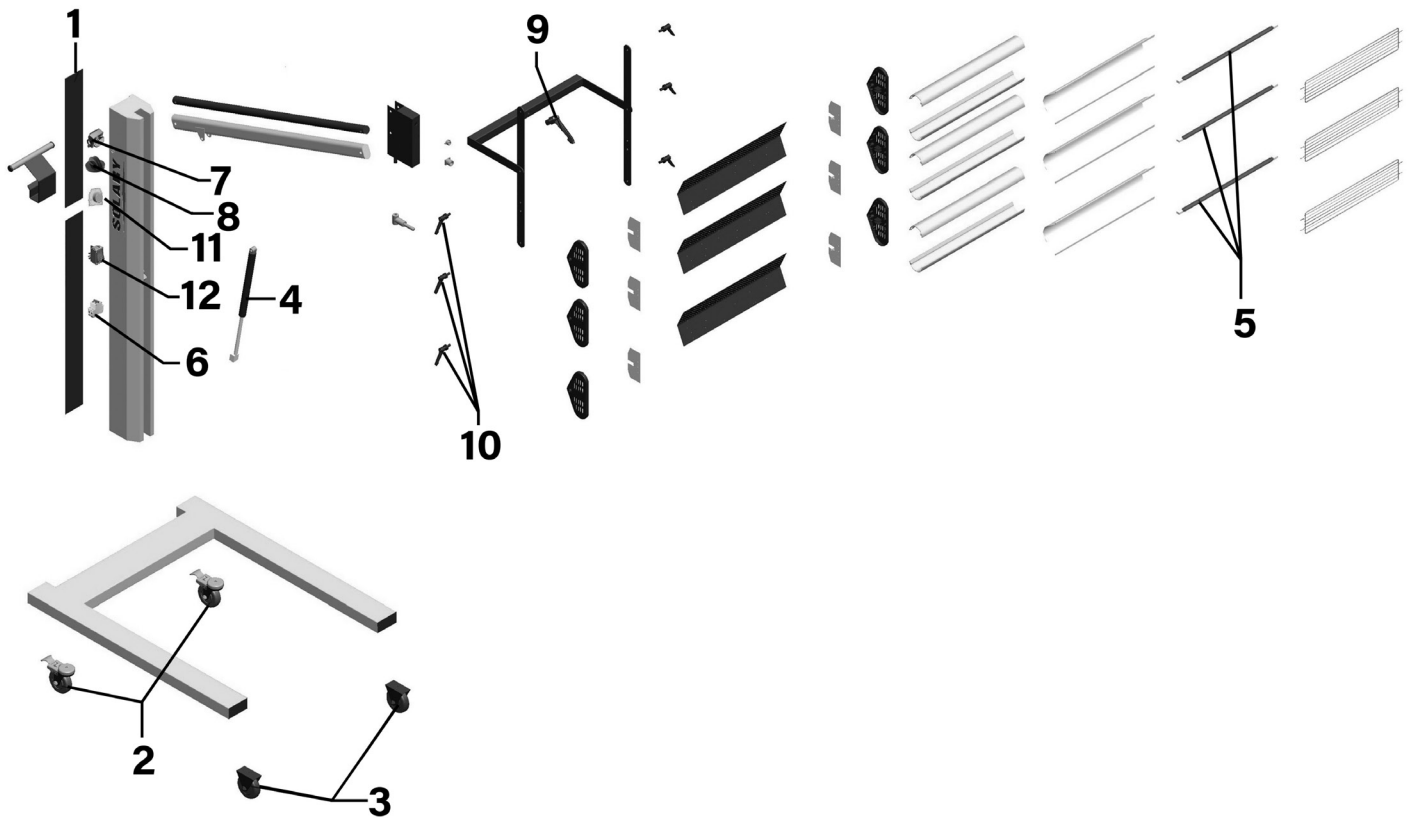

Parts Information:
Infrared Panel Dryer - Short Wave 3150W
Model No: IR3000S

Item	Part No.	Description	Qty
1	IR3000S-01	Control Panel Plate (Metal)	1
2	IR3000S-02	Wheel,Rear Swivel Castor (w/brake)	2
3	IR3000S-03	Wheel,Front Swivel Castor	2
4	IR3000S-04	Gas Strut	1
5	IR3000S-05	Infrared Lamp	3
6	IR3000S-06	Contacter Switch	1

Item	Part No.	Description	Qty
7	IR3000S-07	Timer Switch 15A	1
8	IR3000S-08	Timer Switch Knob	1
9	IR3000S-09	Locking Handle (Small)	1
10	IR3000S-10	Locking Handle (Large)	6
11	IR3000S-11	Potentiometer (2W 220K)	1
12	IR3000S-12	Rocker Switch (Red)	3