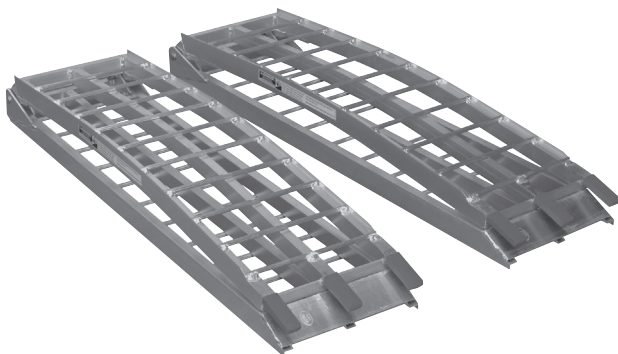

ALUMINIUM LOADING RAMPS 680KG CAPACITY PER PAIR

MODEL NO: LR680.V2

Thank you for purchasing a Sealey product. Manufactured to a high standard, this product will, if used according to these instructions, and properly maintained, give you years of trouble free performance.

2. INTRODUCTION

Manufactured from strong durable yet lightweight aluminium. Provides safe and easy ramp access for a variety of small vehicles. Suitable for loading/unloading quad bikes, ride-on lawnmowers or any other four wheeled vehicle up to a maximum of 680kg. Features extended claws at one end to help secure ramp when in use. Folding design for compact storage.

3. SPECIFICATION

Extended Dimensions (L x W x H):.....2324 x 290 x 110mm
 Folded Dimensions (L x W x H):.....1160 x 290 x 150mm
 Maximum Capacity:.....680kg

Quick Reference

| "H" | Incline angle |
|------|---------------|
| 1300 | 35° |
| 1150 | 30° |
| 975 | 25° |
| 800 | 20° |
| 600 | 15° |