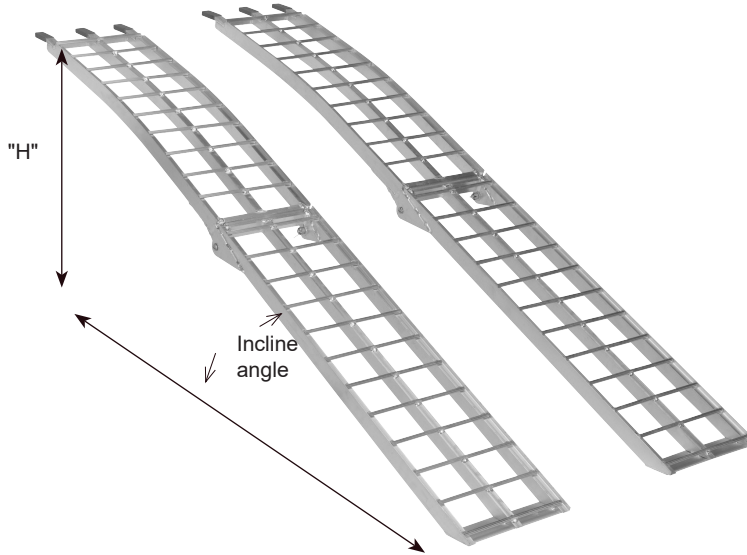

Quick Reference

"H"	Incline angle
1300	35°
1150	30°
975	25°
800	20°
600	15°

ENVIRONMENT PROTECTION

Recycle unwanted materials instead of disposing of them as waste. All tools, accessories and packaging should be sorted, taken to a recycling centre and disposed of in a manner which is compatible with the environment. When the product becomes completely unserviceable and requires disposal, drain any fluids (if applicable) into approved containers and dispose of the product and fluids according to local regulations.

REGISTER YOUR PURCHASE HERE

Note: It is our policy to continually improve products and as such we reserve the right to alter data, specifications and component parts without prior notice. Please note that other versions of this product are available. If you require documentation for alternative versions, please email or call our technical team on technical@sealey.co.uk or 01284 757505.

Important: No Liability is accepted for incorrect use of this product.

Warranty: Guarantee is 12 months from purchase date, proof of which is required for any claim.

Sealey Group, Kempson Way, Suffolk Business Park, Bury St Edmunds, Suffolk. IP32 7AR

01284 757500

sales@sealey.co.uk

www.sealey.co.uk