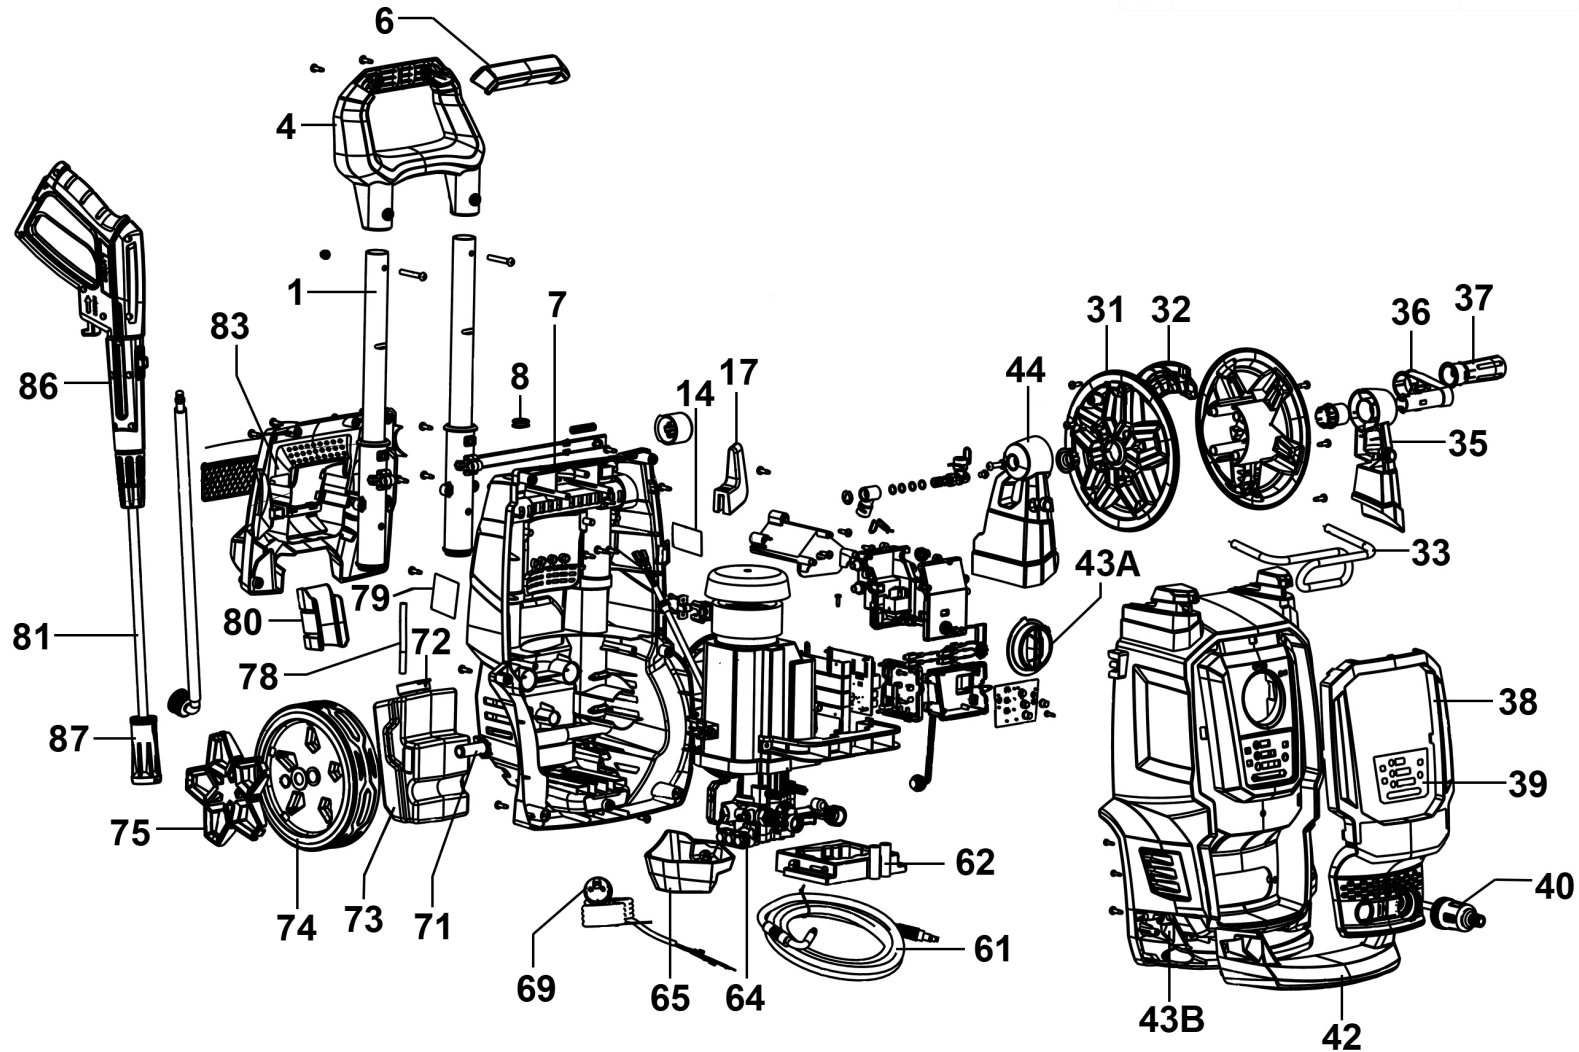

Parts Information:  
Pressure Washer 170bar 450L/hr with TSS & Rotablast® Nozzle  
Model No: PW2400

**NOTE:** It is our policy to continually improve products and as such we reserve the right to alter data, specifications and component parts without prior notice.

sales@sealey.co.uk

www.sealey.co.uk

Parts Information:  
**Pressure Washer 170bar 450L/hr with TSS  
& Rotablast® Nozzle  
Model No: PW2400**

Item	Part No.	Description	Qty
1	PW2400-01	Telescopic Handle	1
4	PW2400-04	Handle	1
6	PW2400-06	Handle Cover	1
7	PW2400-07	Rear Housing	1
8	PW2400-08	Hose Protection	1
14	PW2400-14	Warning Label	1
17	PW2400-17	Cable Holder	1
31	PW2400-31	Hose Reel (L & R)	2
32	PW2400-32	Hose Plate	1
33	PW2400-33	Hose Guide	1
35	PW2400-35	Hose Reel Stand, Right	1
36	PW2400-36	Hose Reel Handle	1
37	PW2400-37	Hose Reel Arm	1
38	PW2400-38	Surround for Front Housing	1
39	PW2400-39	Label	1
40	PW2400-40	Water Inlet Filter	1
42	PW2400-42	Seat for Front Housing	1
43A	PW2400-43A	Switch Knob	1
43B	PW2400-43B	Front Housing	1

Item	Part No.	Description	Qty
44	PW2400-44	Hose Reel Stand, Left	1
61	PW2400-61	Pressure Hose	1
62	PW2400-62	Pump Seat	1
64	PW2400-64	Motor/Pump Assembly	1
65	PW2400-65	Gun Holder, Lower	1
69	PW2400-69	Cable	1
71	PW2400-71	Wheel Axle	1
72	PW2400-72	Detergent Tank Cap	1
73	PW2400-73	Detergent Tank	1
74	PW2400-74	Wheel	2
75	PW2400-75	Wheel Cover	2
78	PW2400-78	Suction Pipe	1
79	PW2400-79	Label (Specification)	1
80	PW2400-80	Gun Holder, Upper	1
81	PW2400-81	Pressure Lance	1
83	PW2400-83	Accessory Holder	1
86	PW2400-86	Pressure Gun	1
87	PW2400-87	Rotablast Nozzle	1
--	PW2400-78A	Suction Pipe Head (Not Shown)	1