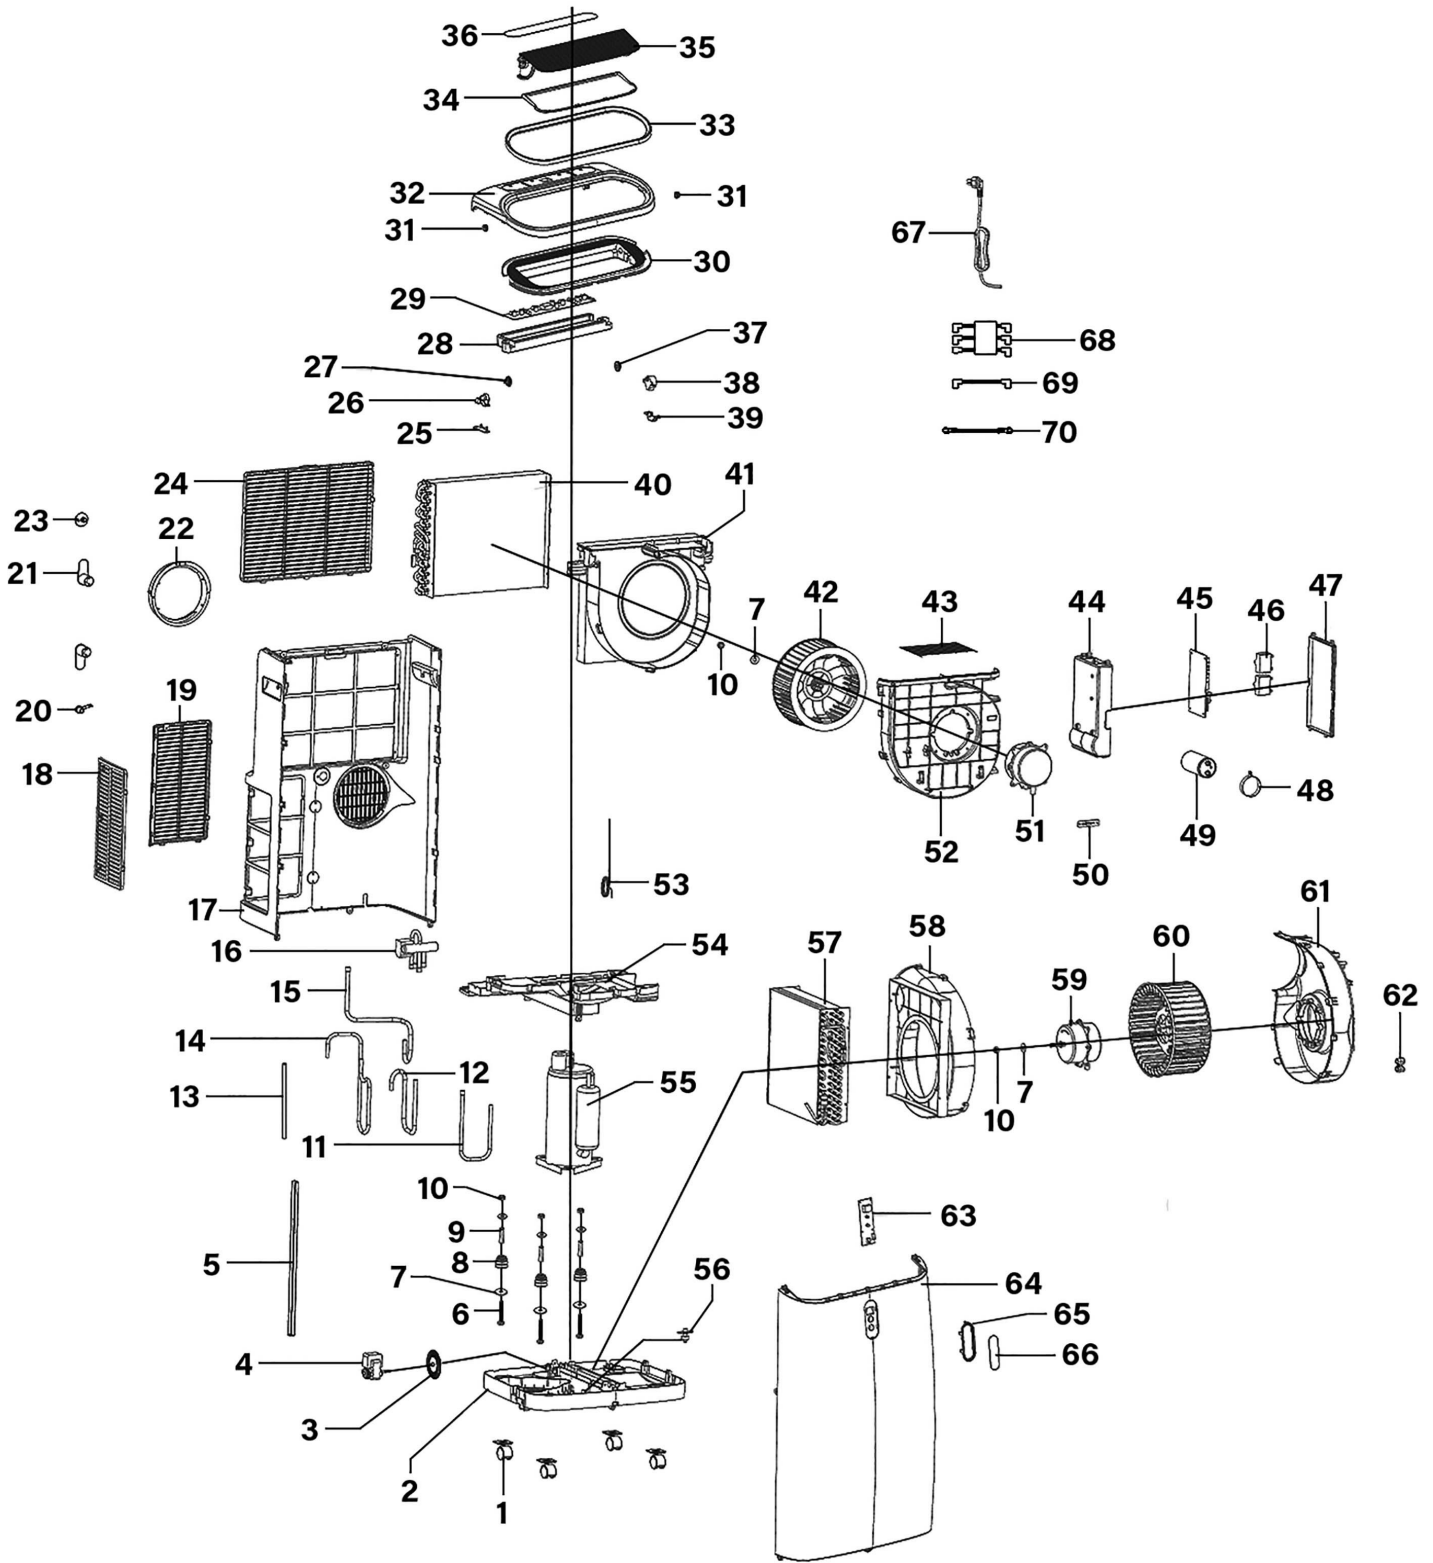

Parts Information:
**Portable Air Conditioner/Dehumidifier/
Air Cooler/Heater with Window Sealing Kit
12,000Btu/hr
Model No: SAC12000.V5**

NOTE: It is our policy to continually improve products and as such we reserve the right to alter data, specifications and component parts without prior notice. There may be alternative versions of this product, please contact us should you require this information.

IMPORTANT: No liability is accepted for incorrect use of product. Spare parts must be fitted by a competent person

WARRANTY: Guarantee is 12 months from purchase date, proof of which will be required for any claim.