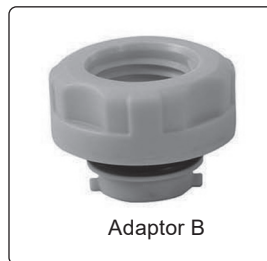

3. SPECIFICATION

Adaptor: 1 x Bayonet

Adaptor B

4. OPERATION

4.1. ASSEMBLY

- 4.1.1. Apply the adhesive (not supplied) around the fine threads on the transparent chamber (fig.1).
- 4.1.2. Connect transparent chamber to the upper funnel part (fig.1) to form complete funnel.