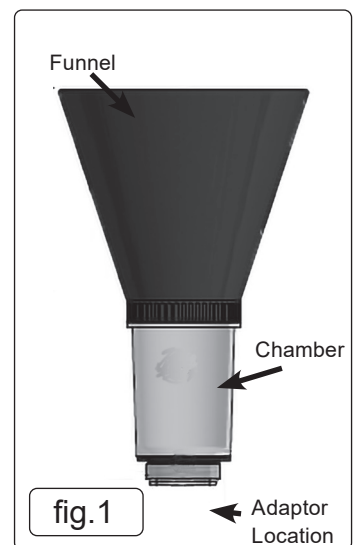

3. SPECIFICATION

Adaptor: 1 x Bayonet

Adaptor B

4. OPERATION

4.1. ASSEMBLY

- 4.1.1. Apply the adhesive (not supplied) around the fine threads on the transparent chamber (fig.1).
- 4.1.2. Connect transparent chamber to the upper funnel part (fig.1) to form complete funnel.

4.2. IN USE

NOTE: Ensure engine is cool before using funnel.

- 4.2.1. Remove original oil cap on engine.
- 4.2.2. Connect oil funnel or funnel with required adapter to oil filler neck.
- 4.2.3. Make sure the funnel is securely connected to the engine before filling.
- 4.2.4. Disconnect oil funnel from oil filler neck after oil is refilled.
- 4.2.5. Clean residual oil inside the funnel and store the funnel in dry and well-ventilated place.