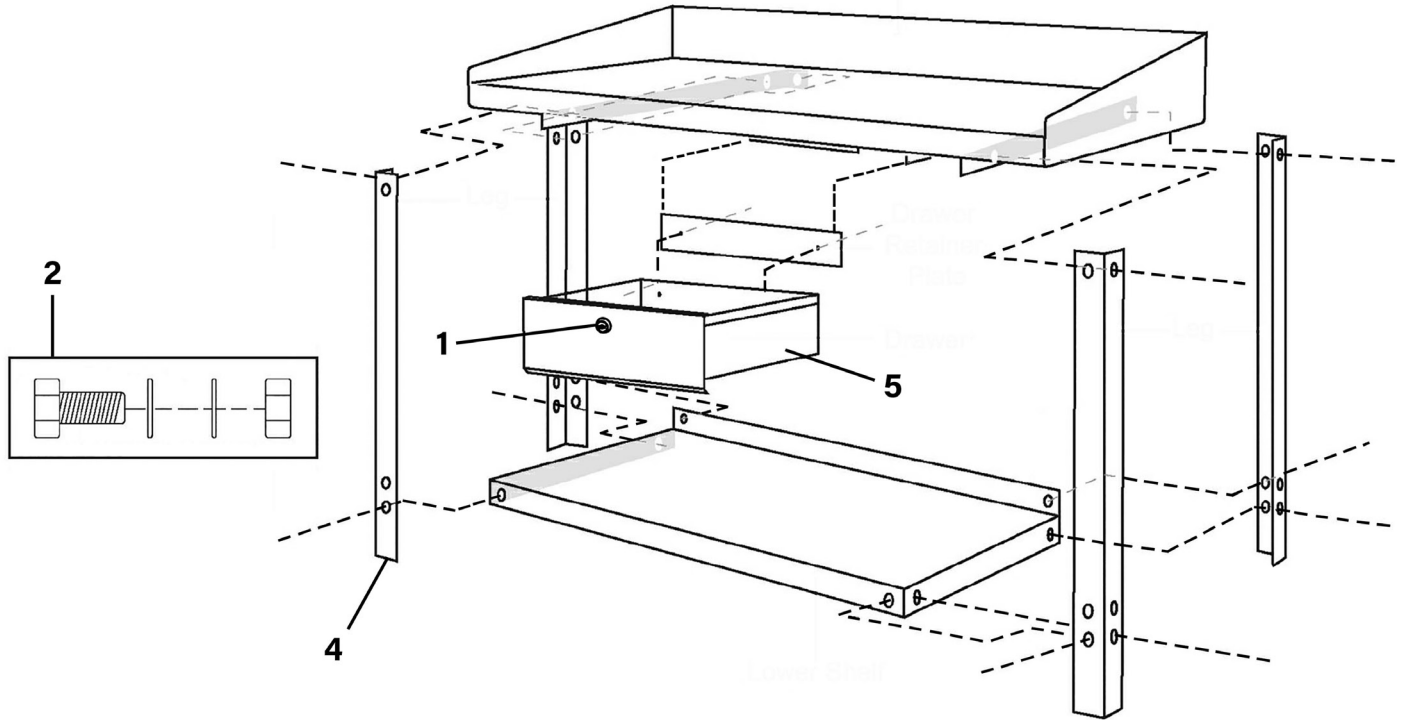

Parts Information:
Steel Workbenches
Model No: AP1010.V3 / AP1015.V3 / AP1020.V3

Item	Part No.	Description
1	AP1010.V3-01	Lock And Key Assy
2	AP1010.V3-02	Bolt, Nut And Washer, 10x19mm
4	AP1010.V3-04	Corner Post
5	AP1010.V3-05	Drawer

Item	Part No.	Description
--	AP1010.V3-03	Rd Head S/T Screw M5.8 X 8 Black (not shown)
--	AP1010.V3-06	Fixing Kit, Complete (not shown)

NOTE: It is our policy to continually improve products and as such we reserve the right to alter data, specifications and component parts without prior notice. There may be alternative versions of this product, please contact us should you require this information.