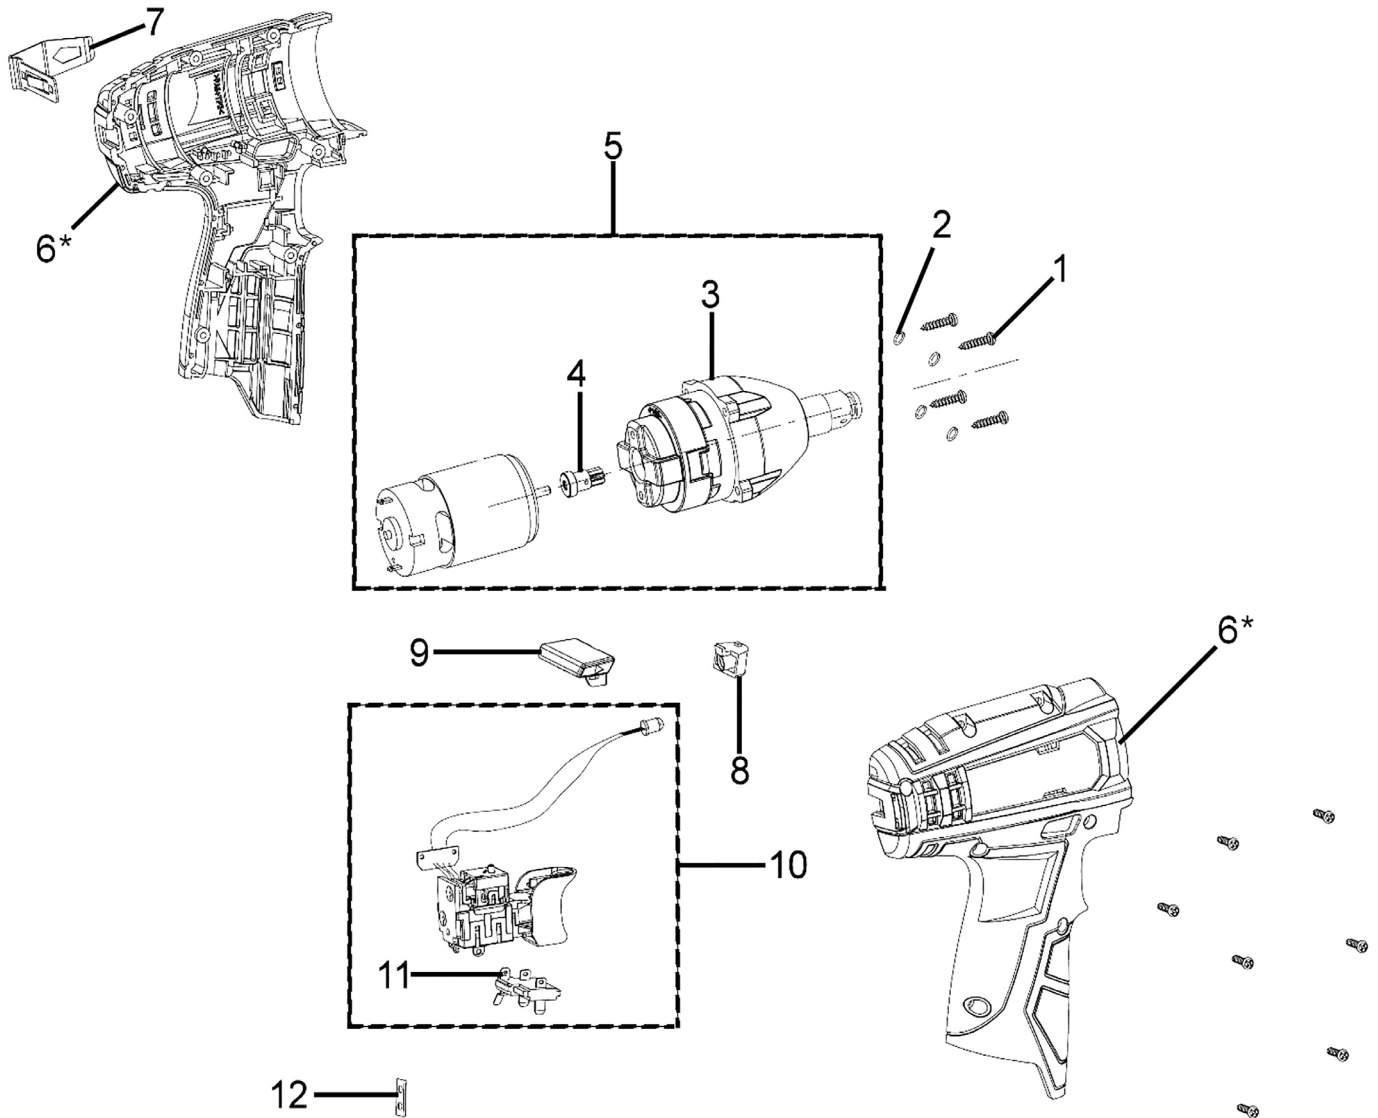

Parts Information:
**Cordless Impact Wrench 3/8" Sq Drive 12V
 SV12 Series - Body Only
 Model No: CP1204**

Item	Part No.	Description
1	CP1204.01	Casing Screw
2	SWM3.S	Spring Washer
3	CP1204.03	Gearbox Assembly
4	CP1204.04	Motor Gear
5	CP1204.05	Motor Assembly (c/w Parts 3 & 4)
6*	CP1204.06	Casing Assembly

Item	Part No.	Description
7	CP1204.07	Belt Clip
8	CP1204.08	LED Cover
9	CP1204.09	Forward/Reverse Rod
10	CP1204.10	Switch Assembly (c/w Part 11)
11	CP1204.11	Battery Connector
12	CP1204.12	Clip, Battery Connection