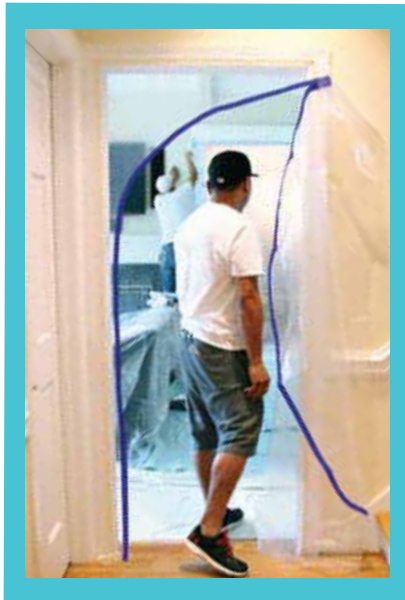

TRIMACO

E-Z UP[®]

DUST CONTAINMENT
DOOR KIT

**DURABLE &
REUSABLE!**

Fits standard doors up to
3ft x 7ft

**OPEN BOTTOM
EASILY ALLOWS
CARTS
THROUGH DOOR**

PROVIDES **FAST DUST CONTAINMENT** PROTECTION

TRIMACO E-Z UP®

DUST CONTAINMENT DOOR KIT

Trimaco's E-Z Up® Dust Containment Door Kit provides fast dust containment protection. The unique zipper allows for quick access in and out of the jobsite. Open bottom easily allows carts through door. The kit can even be re-used! Just re-apply with Trimaco's E-Z Up® Double-Sided Seam Tape.

Item #	Pack
54740	fits standard doors up to 3'x7' 6

- PROVIDES FAST DUST CONTAINMENT PROTECTION
- 2-WAY ZIPPER FOR QUICK ACCESS
- OPEN BOTTOM EASILY ALLOWS CARTS THROUGH DOOR
- REUSABLE

WARNING: Test tape on a discrete surface before applying to the doorway.

KIT INCLUDES:

- 1 sheet of plastic with pre-assembled curved zipper door
- 1 roll of 1" x 18' release tape (up to 14 days of use)

E-ZUpDustDoorUS1120

www.trimaco.com | 800.325.7356

 facebook.com/TrimacoINC